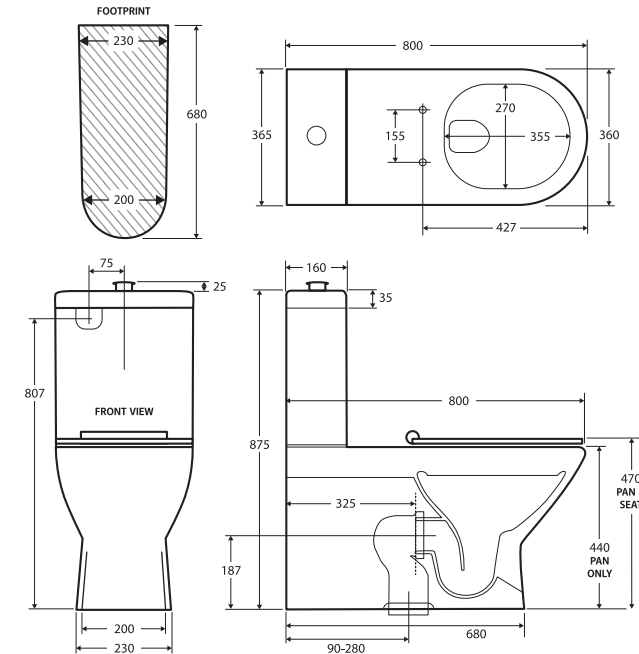

## Delta Care White BACK-TO-WALL TOILET SUITE

### Features

- Rimless hygienic flush
- Large, raised chrome flush buttons OR slim, chrome flush buttons
- Concealed pan for easy cleaning
- Single flap white seat
- High quality, R&T flush mechanism
- Top or bottom inlets:
  - Left top inlet
  - Left OR right bottom inlet (cannot use both at the same time)
- Available as P-Trap 180mm, or S-Trap with vario-bend 90-280 mm connector
- **WELS 4 Star rated, 4.5L/3L (3.2L average flush)**

### Available in

P-Trap  
Raised Flush Buttons  
**K013WP**

S-Trap 90-280  
Raised Flush Buttons  
**K013WA**

P-Trap  
Slim Flush Buttons  
**K013WP-SB**

S-Trap 90-280  
Slim Flush Buttons  
**K013WA-SB**

While we aim to ensure specifications are correct at the time of publication, Fienza reserves the right to make modifications without prior notice. Physical colour may vary from image shown. All measurements are shown in millimetres. For ceramic products, please allow +/- 10 mm tolerance for manufacturing variance. Always use physical product measurements for mark-ups and roughing-in as the technical drawing may differ from actual product received.