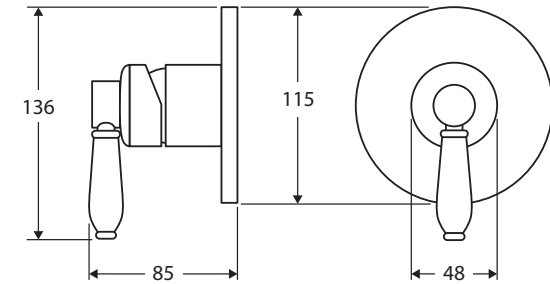

Eleanor

WALL MIXER

Features

- Modern vintage style
- Choice of two handle finishes
- Designed for shower and bath
- Made from solid brass
- Quality European cartridge (40 mm)

Please note: This product may have a visible Fienza or Watermark logo.

While we aim to ensure specifications are correct at the time of publication, Fienza reserves the right to make modifications without prior notice. Physical colour may vary from image shown. All measurements are shown in millimetres. Always use physical product measurements for mark-ups and roughing-in as the technical drawing may differ from actual product received.