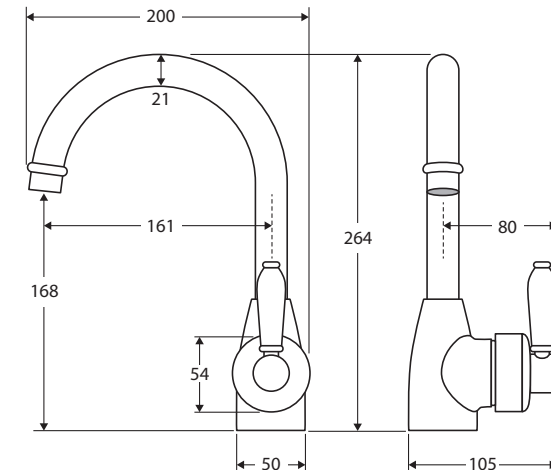

Available in

Polished
Chrome
202104CC

PVD
Brushed Nickel
202104NN

Electroplated
Matte Black
202104BL

Chrome, White
Ceramic Handle
202104

Brushed Nickel, White
Ceramic Handle
202104BN

Matte Black, White
Ceramic Handle
202104BK

Cleaning & Care

- Regularly clean with mild soapy water using a microfibre cloth.
- In highly polluted or coastal locations, we recommend cleaning 2-3 times per week.
- Do not use harsh detergents, bleach, cream cleaners or citrus based cleaners. These substances are abrasive and will damage the surface.
- Do not use undue pressure and wipe in one direction only.

While we aim to ensure specifications are correct at the time of publication, Fienza reserves the right to make modifications without prior notice. Physical colour may vary from image shown. All measurements are shown in millimetres. Always use physical product measurements for mark-ups and roughing-in as the technical drawing may differ from actual product received.