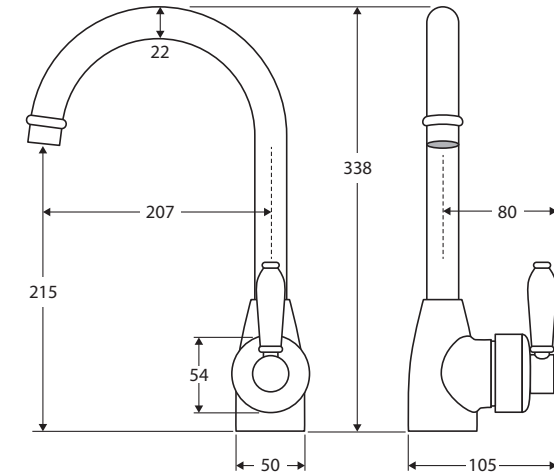

Available in

Polished
Chrome
202109CC

PVD
Brushed Nickel
202109NN

Electroplated
Matte Black
202109BL

Chrome, White
Ceramic Handle
202109

Brushed Nickel, White
Ceramic Handle
202109BN

Matte Black, White
Ceramic Handle
202109BK

Cleaning & Care

- Regularly clean with mild soapy water using a microfibre cloth.
- In highly polluted or coastal locations, we recommend cleaning 2-3 times per week.
- Do not use harsh detergents, bleach, cream cleaners or citrus based cleaners. These substances are abrasive and will damage the surface.
- Do not use undue pressure and wipe in one direction only.

While we aim to ensure specifications are correct at the time of publication, Fienza reserves the right to make modifications without prior notice. Physical colour may vary from image shown. All measurements are shown in millimetres. Always use physical product measurements for mark-ups and roughing-in as the technical drawing may differ from actual product received.