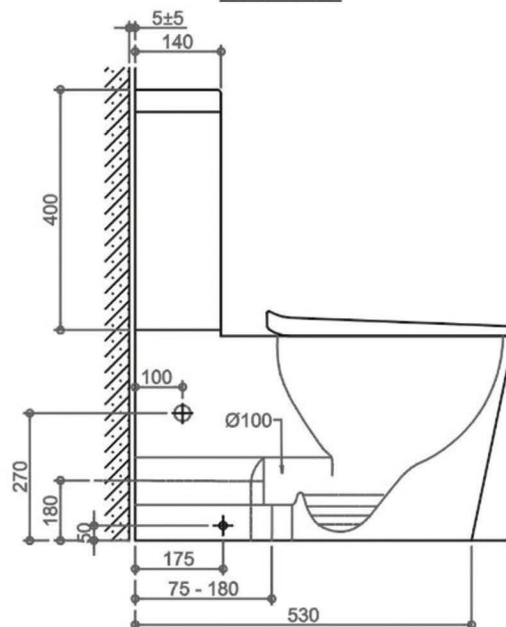

### Back to Wall Rimless Toilet

**Dimension:** 660 x 360 x 850mm

**Features:** Tornado Rimless flushing technology Nano glazing surface  
Highest quality vitreous ceramic Slimline Seat - Ergonomic UF and quick release soft close seat Universal system for both top inlet and bottom inlet

• S-Trap: IS32 75-180mm

**Optional Traps:** S-Trap: IS17 140-245mm

**Water Consumption:** WELS 4 Star  
4.5L/Full, 3L/Half

<b>Pan Weight:</b>	<b>34.1 kgs</b>
<b>Cistern Weight:</b>	<b>12.1 kgs</b>

**FRONT VIEW**

**SIDE VIEW**

**TOP VIEW**