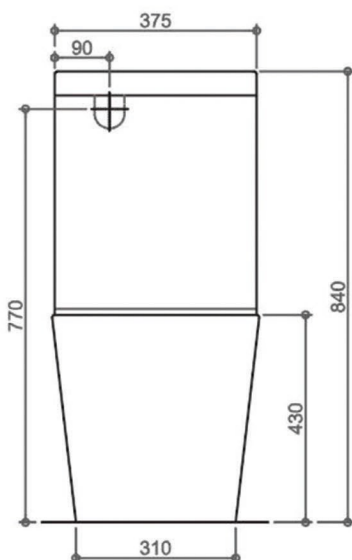

### Back to Wall Rimless Toilet

**Dimension:** 660 x 360 x 850mm

**Features:** Tornado Rimless flushing technology Nano glazing surface  
Highest quality vitreous ceramic Slimline Seat - Ergonomic UF and quick release soft close seat Universal system for both top inlet and bottom inlet

• S-Trap: IS32 75-180mm

**Optional Traps:** S-Trap: IS17 140-245mm

**Water Consumption:** WELS 4 Star  
4.5L/Full, 3L/Half

<b>Pan Weight:</b>	<b>34.1 kgs</b>
<b>Cistern Weight:</b>	<b>12.1 kgs</b>

**FRONT VIEW**

**SIDE VIEW**

**TOP VIEW**