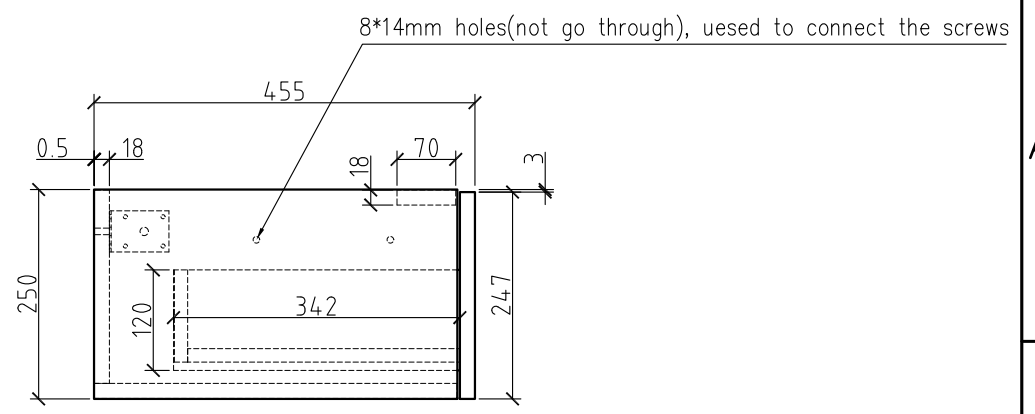

2pcs screws for connecting left drawer cabinet and right drawer cabinet
 Open box and drawer cabinet without connecting screws

Model	MIAK-1490		
Customer		Date	2021-07-07
Designer	Jianhua Mao	Version	A1

8*14mm holes(not go through),
used to connect the screws

Model	MI AK-745		
Customer		Date	2021-07-07
Designer	Jianhua Mao	Version	A1

Model	MI AK-745		
Customer		Date	2021-07-07
Designer	Jianhua Mao	Version	A1