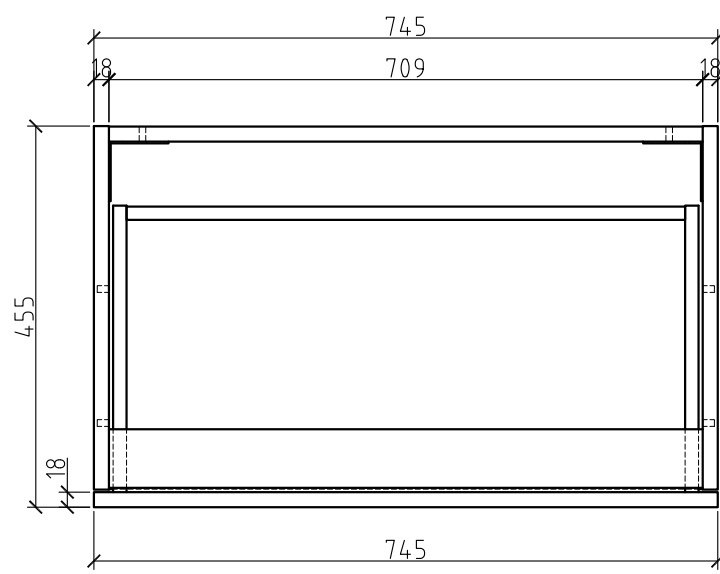

2pcs screws for connecting left drawer cabinet and right drawer cabinet
 Open box and drawer cabinet without connecting screws

Model	MIAK-1490		
Customer		Date	2021-07-07
Designer	Jianhua Mao	Version	A1

8*14mm holes(not go through),
used to connect the screws

Model	MI AK-745		
Customer		Date	2021-07-07
Designer	Jianhua Mao	Version	A1

Model	MI AK-745		
Customer		Date	2021-07-07
Designer	Jianhua Mao	Version	A1