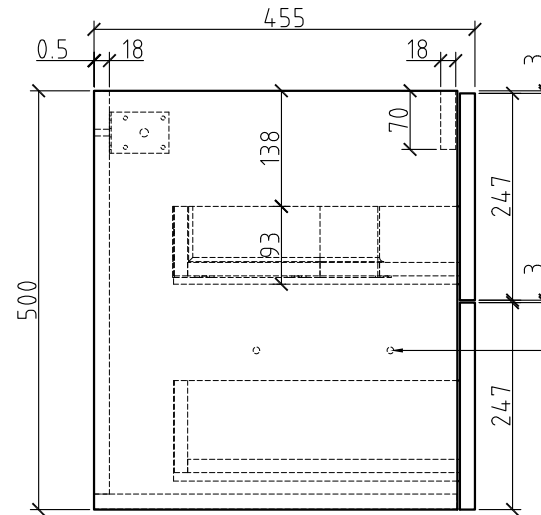

2pcs screws for connecting left drawer cabinet and right drawer cabinet
 Open box and drawer cabinet without connecting screws

Model	MIAK-1490		
Customer		Date	2021-07-07
Designer	Jianhua Mao	Version	A1

8*14mm holes(not go through),
used to connect the screws

Model	MI AK-745		
Customer		Date	2021-07-07
Designer	Jianhua Mao	Version	A1

Model	MI AK-745		
Customer		Date	2021-07-07
Designer	Jianhua Mao	Version	A1