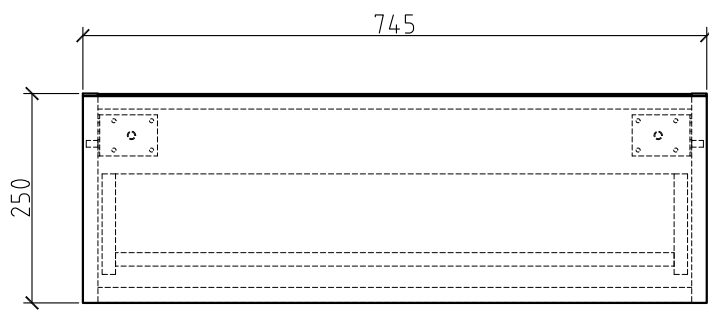

2pcs screws for connecting left drawer cabinet and right drawer cabinet
 Open box and drawer cabinet without connecting screws

Model	MIAK-1490		
Customer		Date	2021-07-07
Designer	Jianhua Mao	Version	A1

8*14mm holes(not go through),
used to connect the screws

Model	MI AK-745		
Customer		Date	2021-07-07
Designer	Jianhua Mao	Version	A1

Model	MI AK-745		
Customer		Date	2021-07-07
Designer	Jianhua Mao	Version	A1