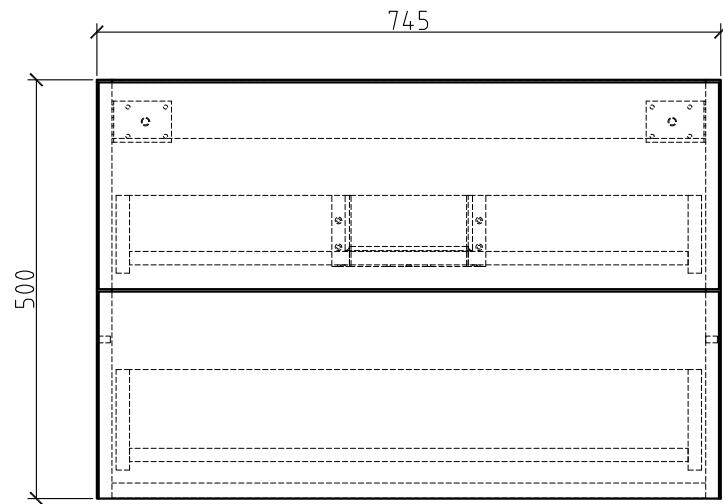

2pcs screws for connecting left drawer cabinet and right drawer cabinet
 Open box and drawer cabinet without connecting screws

Model	MIAK-1490		
Customer		Date	2021-07-07
Designer	Jianhua Mao	Version	A1

8*14mm holes(not go through),
used to connect the screws

Model	MI AK-745		
Customer		Date	2021-07-07
Designer	Jianhua Mao	Version	A1

Model	MI AK-745		
Customer		Date	2021-07-07
Designer	Jianhua Mao	Version	A1