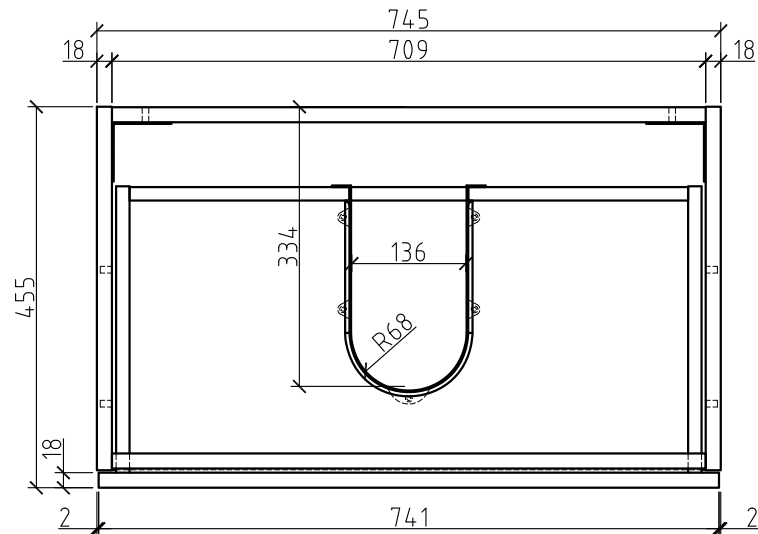

2pcs screws for connecting left drawer cabinet and right drawer cabinet
 Open box and drawer cabinet without connecting screws

Model	MIAK-1490		
Customer		Date	2021-07-07
Designer	Jianhua Mao	Version	A1

8*14mm holes(not go through),
used to connect the screws

Model	MI AK-745		
Customer		Date	2021-07-07
Designer	Jianhua Mao	Version	A1

Model	MI AK-745		
Customer		Date	2021-07-07
Designer	Jianhua Mao	Version	A1