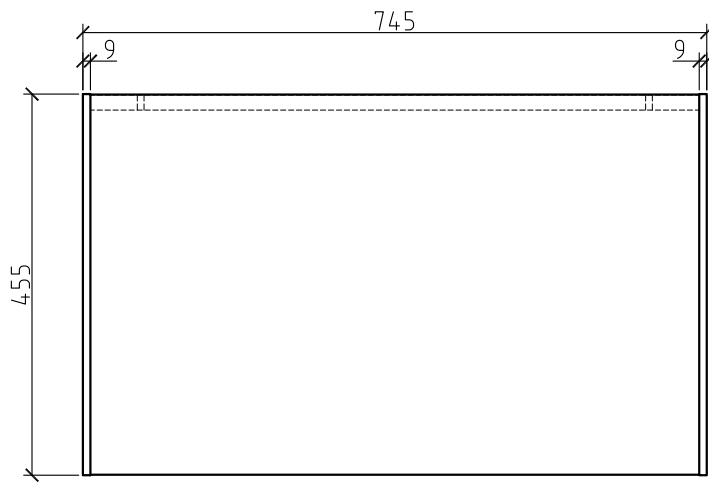

8*14mm holes(not go through),
used to connect the screws

Model	MI AK-745		
Customer		Date	2021-07-07
Designer	Jianhua Mao	Version	A1

Model	MI AK-745		
Customer		Date	2021-07-07
Designer	Jianhua Mao	Version	A1