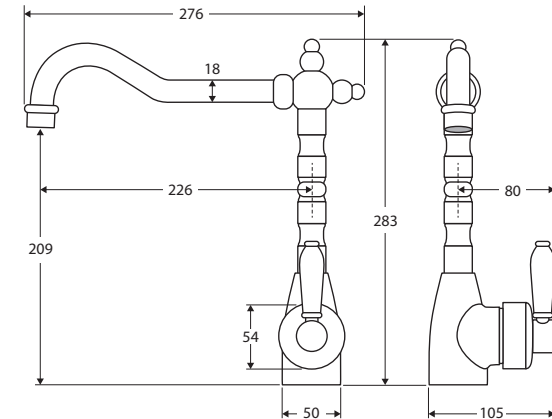

Available in

Polished
Chrome
202105CC

PVD
Brushed Nickel
202105NN

Electroplated
Matte Black
202105BL

PVD Champagne,
White Ceramic Handle
202105BB

Chrome, White
Ceramic Handle
202105

Brushed Nickel, White
Ceramic Handle
202105BN

Matte Black, White
Ceramic Handle
202105BK

Cleaning & Care

- Regularly clean with mild soapy water using a microfibre cloth.
- In highly polluted or coastal locations, we recommend cleaning 2-3 times per week.
- Do not use harsh detergents, bleach, cream cleaners or citrus based cleaners. These substances are abrasive and will damage the surface.
- Do not use undue pressure and wipe in one direction only.

While we aim to ensure specifications are correct at the time of publication, Fienza reserves the right to make modifications without prior notice. Physical colour may vary from image shown. All measurements are shown in millimetres. Always use physical product measurements for mark-ups and roughing-in as the technical drawing may differ from actual product received.