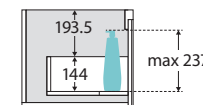

Alina

1200MM WALL-HUNG CABINET

Features

- Stylish square groove fluting on front panel
- Premium interior finishes
- Discrete pull-channel
- Soft-close drawers and centre door (left-hinged)
- Full extension drawer runners
- 16 mm thick backing boards and drawer bases
- Made from sustainably sourced timber

Available in

Cleaning & Care

- Regularly clean with mild soapy water using a clean, soft cloth.
- Do not use harsh detergents, bleach, abrasive cleaners or cream/wax cleaners. These substances can result in scratches and/or deposit build-ups that will affect the appearance.
- Avoid placing hot objects, such as hair straighteners, on any surface as these will cause discolouration and marking.
- Spills of hair dye, after-shave lotion, nail polish and remover, aerosol spray and other harsh chemicals should be removed immediately to prevent damage and discolouration. Clean immediately with mild soapy water using a clean, soft cloth.

We aim to ensure that specifications are correct at the time of publication. All measurements are shown in millimetres. For MDF cabinetry, please allow +/- 5 mm tolerance per 1000 mm for manufacturing variance in straightness. Always use measurements of actual product received for final specification as the technical drawing may contain differences. Due to printing limitations, physical colour may vary from the image shown. Fienza reserves the right to make modifications without prior notice.