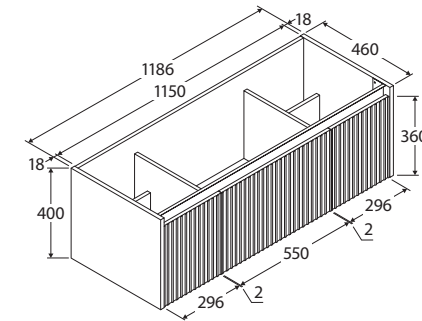

Alina

1200MM WALL-HUNG CABINET

Features

- Stylish square groove fluting on front panel
- Premium interior finishes
- Discrete pull-channel
- Soft-close drawers and centre door (left-hinged)
- Full extension drawer runners
- 16 mm thick backing boards and drawer bases
- Made from sustainably sourced timber

We aim to ensure that specifications are correct at the time of publication. All measurements are shown in millimetres. For MDF cabinetry, please allow +/- 5 mm tolerance per 1000 mm for manufacturing variance in straightness. Always use measurements of actual product received for final specification as the technical drawing may contain differences. Due to printing limitations, physical colour may vary from the image shown. Fienza reserves the right to make modifications without prior notice.