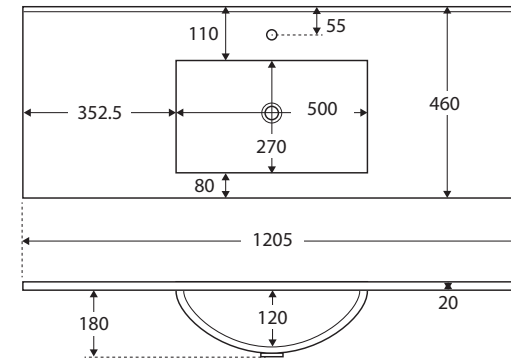

## FULL DEPTH SINGLE BOWL CERAMIC BASIN-TOP 1200MM

### Features

- Rectangular bowl design
- 20 mm thick vitreous china
- Gloss white finish
- 3 mm tile lip
- 12 o'clock tap hole as standard  
(3 tap holes or no tap holes also available)
- Integrated overflow
- Chrome overflow ring included
- Requires 32 mm overflow waste (available separately)

We aim to ensure that specifications are correct at the time of publication. All measurements are shown in millimetres. For ceramic products, please allow +/- 10 mm tolerance for manufacturing variance. Always use measurements of actual product received for final specification as the technical drawing may contain differences. Due to printing limitations, physical colour may vary from the image shown. Fienza reserves the right to make modifications without prior notice.