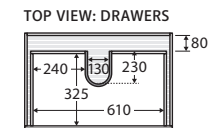

Hampton

750MM WALL-HUNG CABINET

Features

- Satin white exterior and interior
- Discrete white aluminium pull-channels
- Soft-close drawers and full extension drawer runners
- 16 mm thick backing board and drawer bases
- FSC certified, eco-friendly E0 board

We aim to ensure that specifications are correct at the time of publication. All measurements are shown in millimetres. For MDF cabinetry, please allow +/- 5 mm tolerance per 1000 mm for manufacturing variance in straightness. Always use measurements of actual product received for final specification as the technical drawing may contain differences. Due to printing limitations, physical colour may vary from the image shown. Fienza reserves the right to make modifications without prior notice.