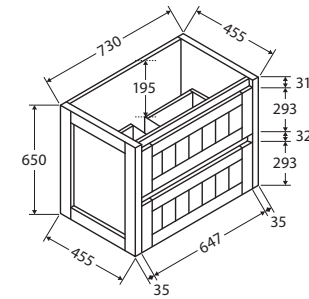

Hampton

750MM WALL-HUNG CABINET

Features

- Satin white exterior and interior
- Discrete white aluminium pull-channels
- Soft-close drawers and full extension drawer runners
- 16 mm thick backing board and drawer bases
- FSC certified, eco-friendly E0 board

We aim to ensure that specifications are correct at the time of publication. All measurements are shown in millimetres. For MDF cabinetry, please allow +/- 5 mm tolerance per 1000 mm for manufacturing variance in straightness. Always use measurements of actual product received for final specification as the technical drawing may contain differences. Due to printing limitations, physical colour may vary from the image shown. Fienza reserves the right to make modifications without prior notice.