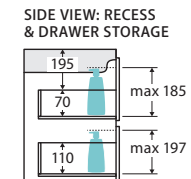

Hampton

750MM WALL-HUNG CABINET

Features

- Satin white exterior and interior
- Discrete white aluminium pull-channels
- Soft-close drawers and full extension drawer runners
- 16 mm thick backing board and drawer bases
- FSC certified, eco-friendly E0 board

We aim to ensure that specifications are correct at the time of publication. All measurements are shown in millimetres. For MDF cabinetry, please allow +/- 5 mm tolerance per 1000 mm for manufacturing variance in straightness. Always use measurements of actual product received for final specification as the technical drawing may contain differences. Due to printing limitations, physical colour may vary from the image shown. Fienza reserves the right to make modifications without prior notice.