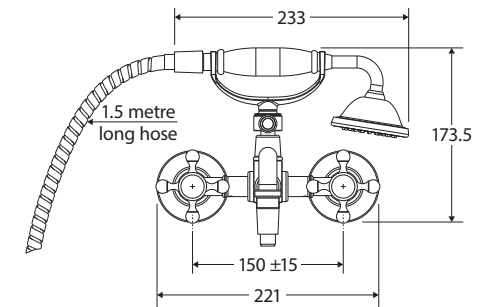

Available in

Chrome
33610S

Electroplated
Matte Black
33610SBK

PVD
Brushed Nickel
33610SBN

PVD
Urban Brass
33610SUB

Cleaning & Care

- Regularly clean with mild soapy water using a microfibre cloth.
- In highly polluted or coastal locations, we recommend cleaning 2-3 times per week.
- Do not use harsh detergents, bleach, cream cleaners or citrus based cleaners. These substances are abrasive and will damage the surface.
- Do not use undue pressure and wipe in one direction only.

Please note: This product may have a visible Fienza or Watermark logo.

We aim to ensure that specifications are correct at the time of publication. All measurements are shown in millimetres. Always use measurements of actual product received for final specification as the technical drawing may contain differences. Due to printing limitations, physical colour may vary from the image shown. Fienza reserves the right to make modifications without prior notice.