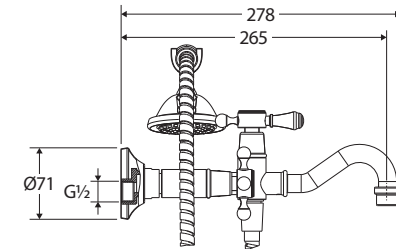

#### Rail:

- Separate hot and cold water inlets
- ¼ turn ceramic disc cross handles
- Made from solid brass
- 1.5 metre stainless steel hose (PVC on matte black model)

#### LILLIAN Hand Shower (MSH003):

- Single water flow setting
- Made from solid brass
- Female ½" BSP inlet

Modern  
Vintage  
COLLECTION

**Please note:** This product may have a visible Fienza or Watermark logo.

We aim to ensure that specifications are correct at the time of publication. All measurements are shown in millimetres. Always use measurements of actual product received for final specification as the technical drawing may contain differences. Due to printing limitations, physical colour may vary from the image shown. Fienza reserves the right to make modifications without prior notice.