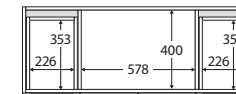

## 1200MM WALL-HUNG CABINET

NOTE: HANDLES REQUIRED

TOP VIEW: SHELF AREA & DRAWER AREA

SIDE VIEW: RECESS & SHELF STORAGE

SIDE VIEW: DRAWER STORAGE