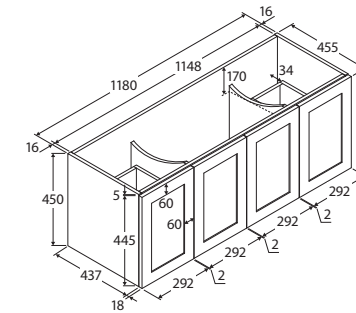

## 1200MM WALL-HUNG CABINET

NOTE: HANDLES REQUIRED

TOP VIEW: SHELF AREA & DRAWER AREA

SIDE VIEW: RECESS & SHELF STORAGE

SIDE VIEW: DRAWER STORAGE