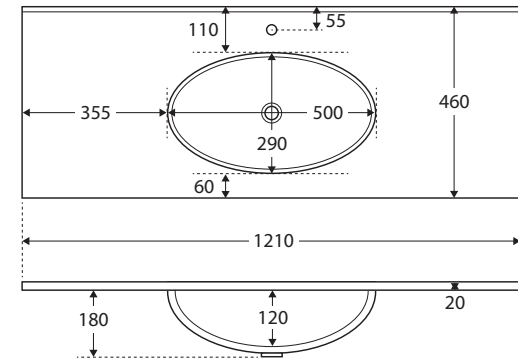

Rotondo

FULL DEPTH CERAMIC BASIN-TOP 1200MM

Features

- Oval bowl design with bevelled edge
- 20 mm thick vitreous china
- Gloss white finish
- 3 mm tile lip
- 12 o'clock tap hole as standard (3 tap holes also available)
- Integrated overflow
- Chrome overflow ring included
- Requires 32 mm overflow waste (available separately)

Available in

1 tap hole
ROT120

3 tap hole
ROT120-3

Cleaning & Care

- Wipe with a clean, soft cloth and mild soapy water or non-abrasive bathroom cleaner. Test in an inconspicuous area before cleaning the whole top.
- Avoid placing hot objects, such as hair straighteners, on any surface as these will cause discolouration and marking.
- Spills of hair dye, after-shave lotion, nail polish and remover, aerosol spray and other harsh chemicals should be removed immediately to prevent damage and discolouration. Clean immediately with mild soapy water using a clean, soft cloth.

We aim to ensure that specifications are correct at the time of publication. All measurements are shown in millimetres. For ceramic products, please allow +/- 10 mm tolerance for manufacturing variance. Always use measurements of actual product received for final specification as the technical drawing may contain differences. Due to printing limitations, physical colour may vary from the image shown. Fienza reserves the right to make modifications without prior notice.