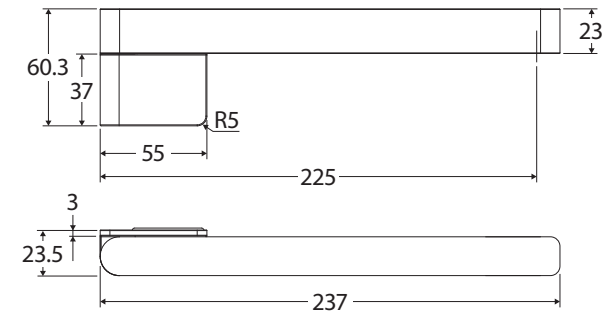

Tono®

SWIVEL BATH OUTLET

Features

- 180° swivel function
- Wall mounted
- Fitted with aerator
- Push-fit installation
- Made from eco-friendly lead-free brass*
- Female 1/2" BSPP inlet
- WELS rating not required

Please note: This product may have a visible Fienza or Watermark logo.

*Defined as containing less than 0.25% lead.