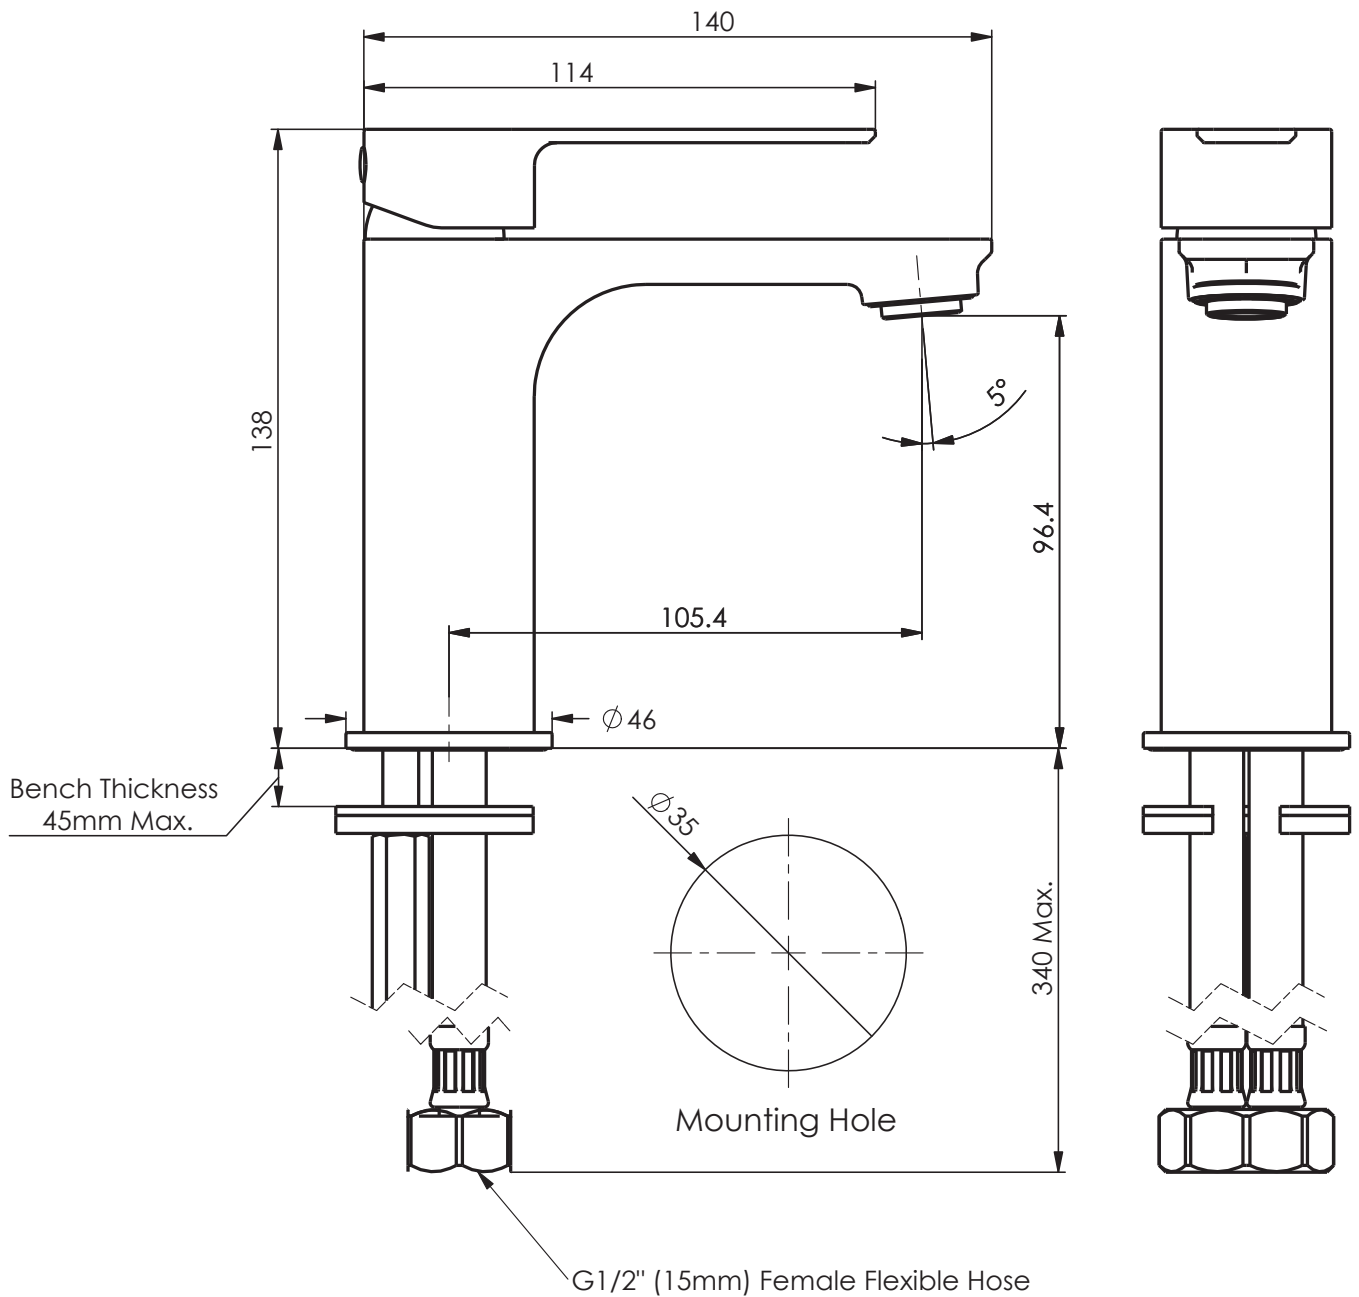

ASTRO II

Basin Mixer

- 2513800 | Chrome
- 2513801 | Brushed Nickel
- 2513806 | Brushed Brass
- 2513807 | Matte Black
- 2513809 | Gun Metal

WELS 5 Star 6.0L/M | AP
Fixed Spout

NZ PHONE - 0800 655 455
 EMAIL - nzsales@greenstapware.com
 WEBSITE - greenstapware.com