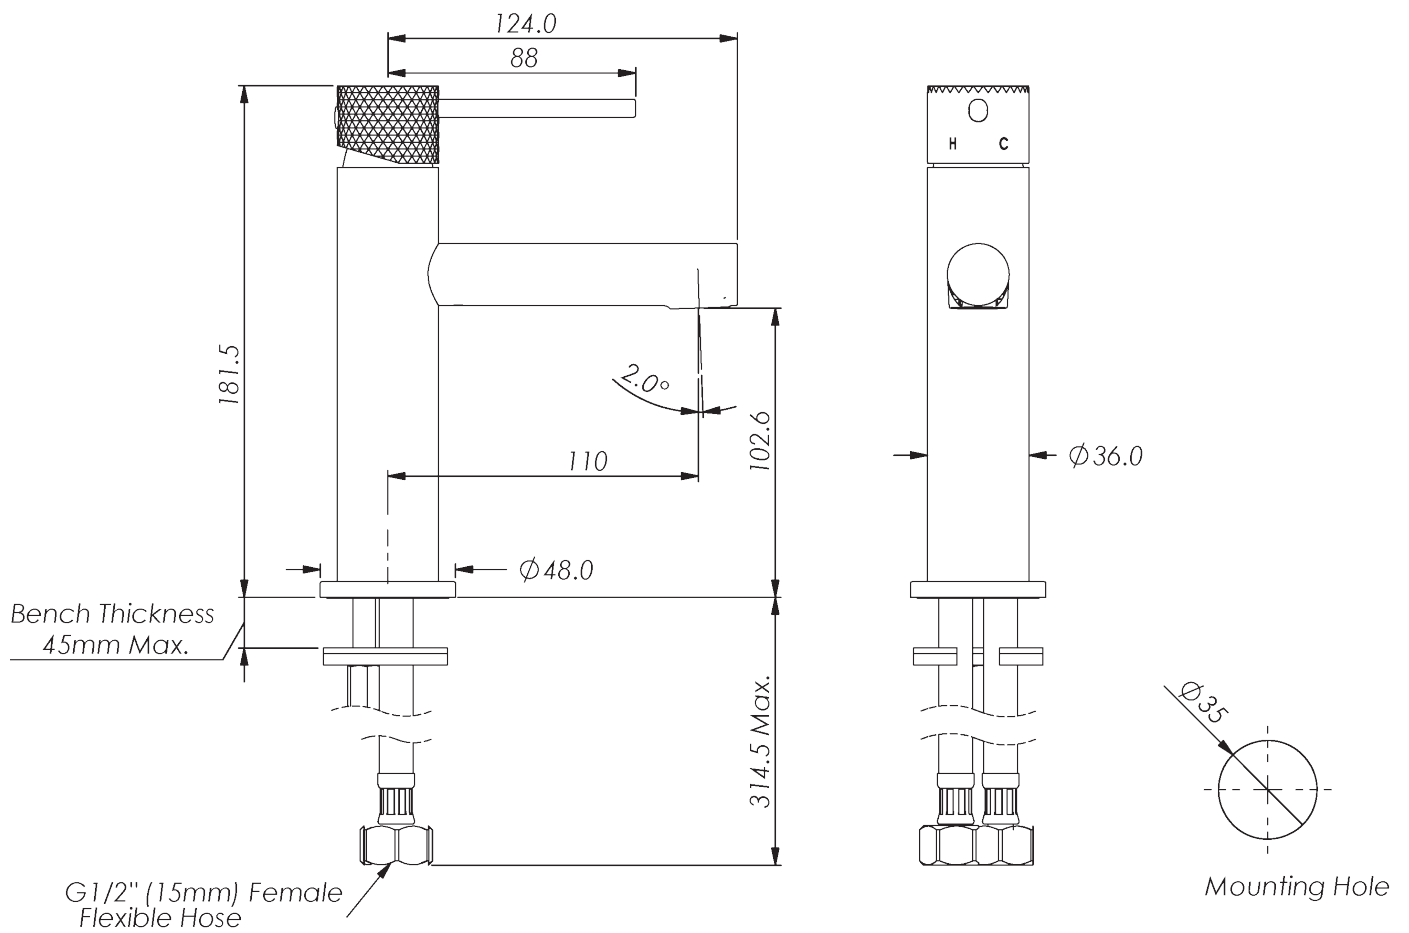

MIKA BASIN MIXER

- 212125500 | Chrome
- 212125510 | Brushed Nickel
- 212125560 | Brushed Brass
- 212125570 | Matte Black
- 212125590 | Gun Metal

MIKA BASIN MIXER

- 212125500 | Chrome
- 212125510 | Brushed Nickel
- 212125560 | Brushed Brass
- 212125570 | Matte Black
- 212125590 | Gun Metal