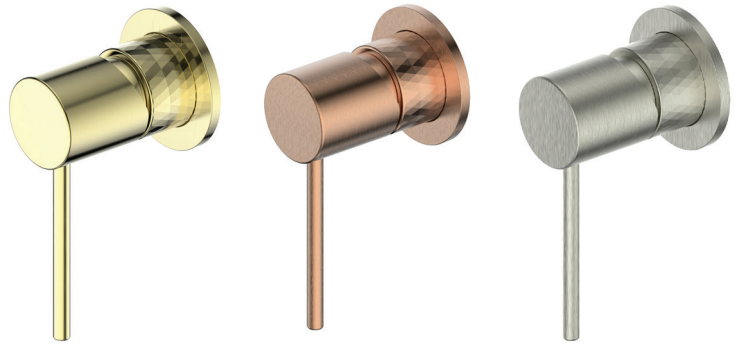

TESORA Shower Mixer Trim Set

21302501 | Brushed Nickel
21302506 | Brushed Brass
21302508 | Brushed Copper

WELS N/A | MP | Ø 55mm faceplate
*Trim set only to suit MP25 MP Shower
Valve Body*

+

Universal Shower Mixer Body 25mm.
9414860 | Finish N/A
WELS N/A
Trim set sold separately