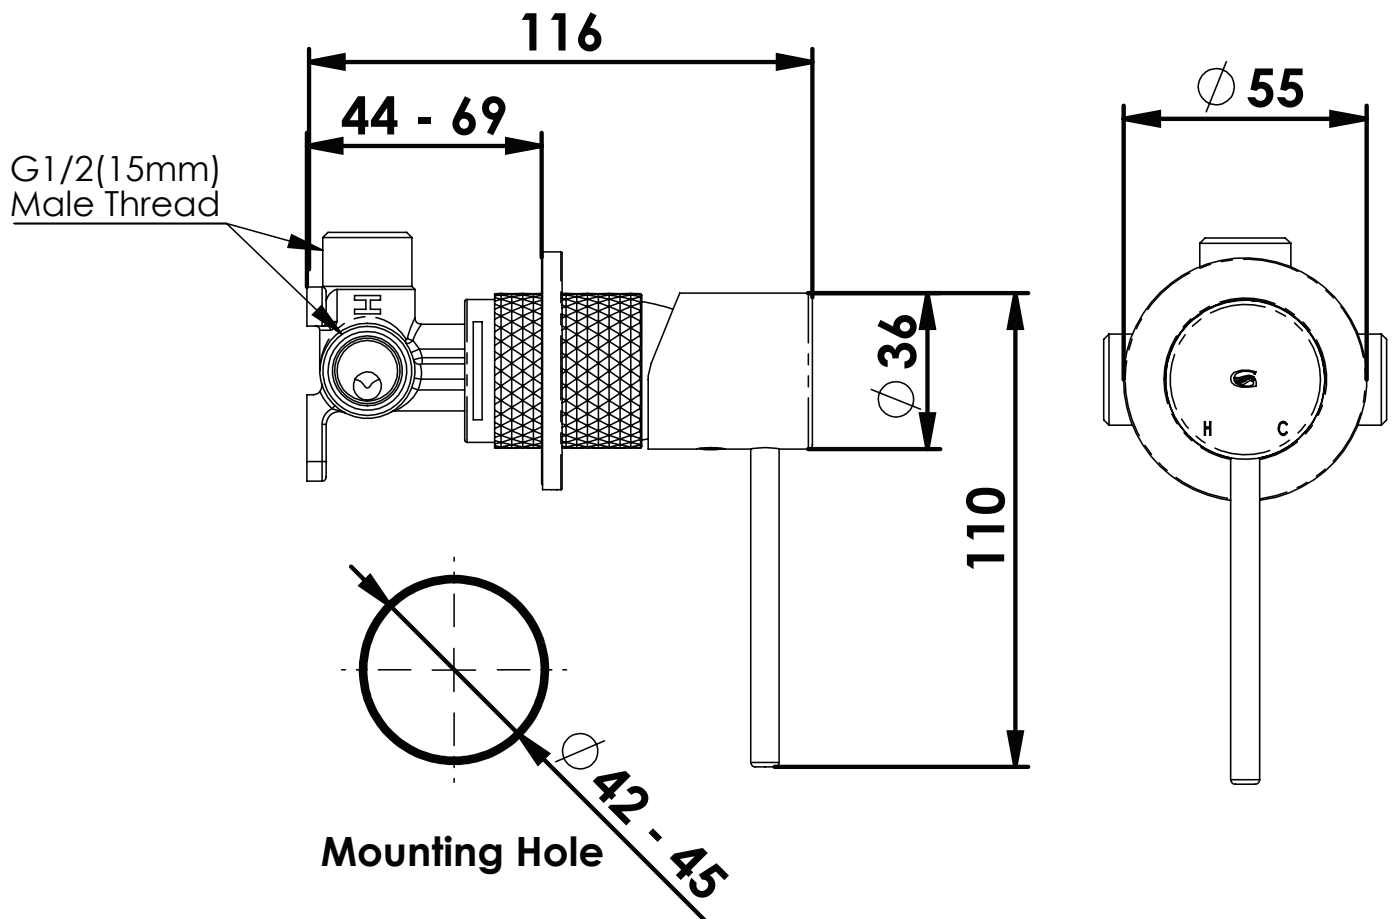

TESORA Shower Mixer Trim Set

21302501 | Brushed Nickel
21302506 | Brushed Brass
21302508 | Brushed Copper

WELS N/A | MP | Ø 55mm faceplate
*Trim set only to suit MP25 MP Shower
Valve Body*

+

Universal Shower Mixer Body 25mm.
9414860 | Finish N/A
WELS N/A
Trim set sold separately