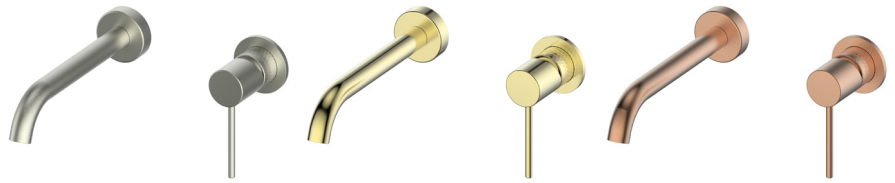

TESORA

Wall Basin Mixer

213025210 | Brushed Nickel
 213025260 | Brushed Brass
 213025280 | Brushed Copper

WELS 5 Star 6.0L/M | MP | Fixed Spout
 190mm | European Brass Cartridge

NZ PHONE - 0800 655 455
 EMAIL - nzsales@greenstapware.com
 WEBSITE - greenstapware.com