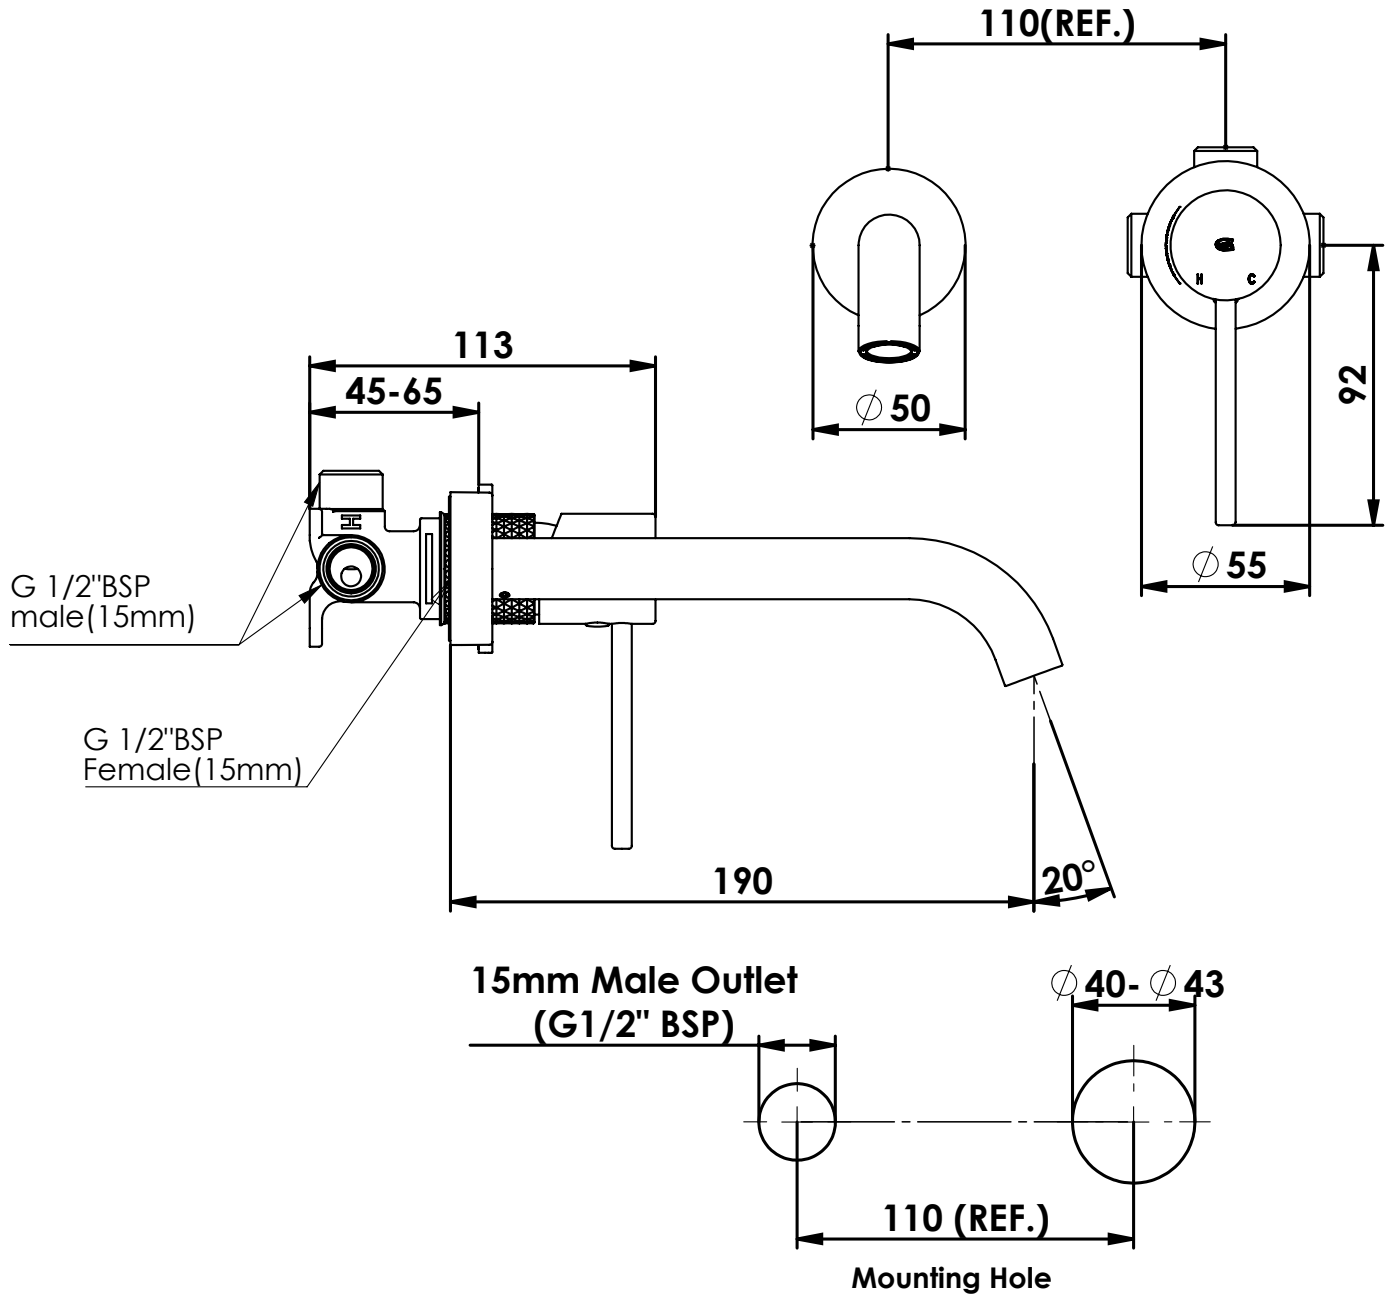

TESORA

Wall Basin Mixer

213025210 | Brushed Nickel
 213025260 | Brushed Brass
 213025280 | Brushed Copper

WELS 5 Star 6.0L/M | MP | Fixed Spout
 190mm | European Brass Cartridge

NZ PHONE - 0800 655 455
 EMAIL - nzsales@greenstapware.com
 WEBSITE - greenstapware.com