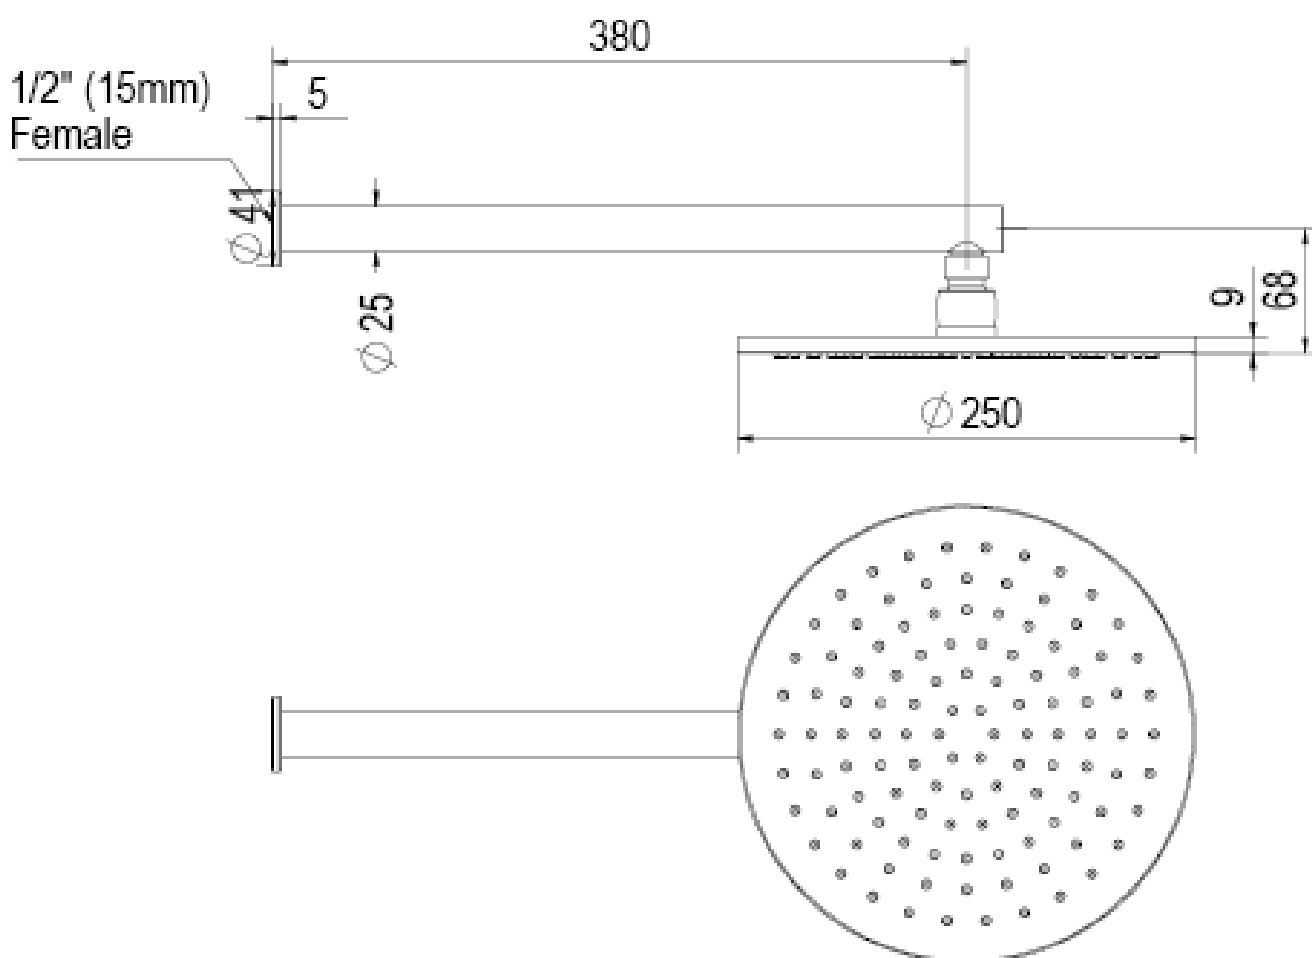

## Wall Shower

2130016 | S13749 | Brushed Brass  
2130018 | S13749 | Brushed Copper  
2130011 | S13749 | Brushed Nickel

WELS 3 Star 9.0L/M  
Single Function  $\varnothing$ 250mm Brass Overhead  
380mm arm length