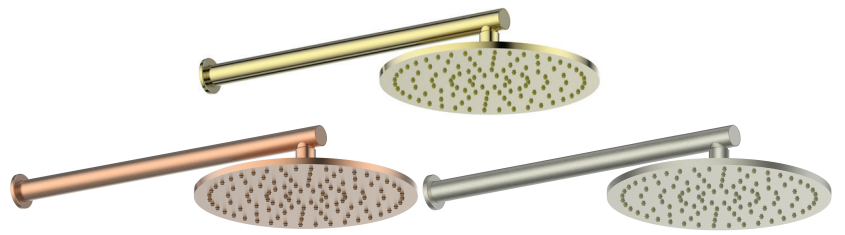

TESORA

Wall Shower

2130016 | S13749 | Brushed Brass
2130018 | S13749 | Brushed Copper
2130011 | S13749 | Brushed Nickel

WELS 3 Star 9.0L/M
Single Function ø250mm Brass Overhead
380mm arm length

AU PHONE - 1800 244 487
EMAIL - aussales@greenstapware.com
WEBSITE - greenstapware.com.au