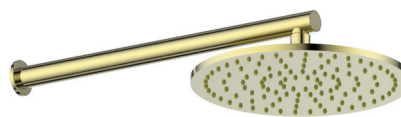

## Wall Shower

2130016 | S13749 | Brushed Brass  
2130018 | S13749 | Brushed Copper  
2130011 | S13749 | Brushed Nickel

WELS 3 Star 9.0L/M  
Single Function  $\varnothing$ 250mm Brass Overhead  
380mm arm length