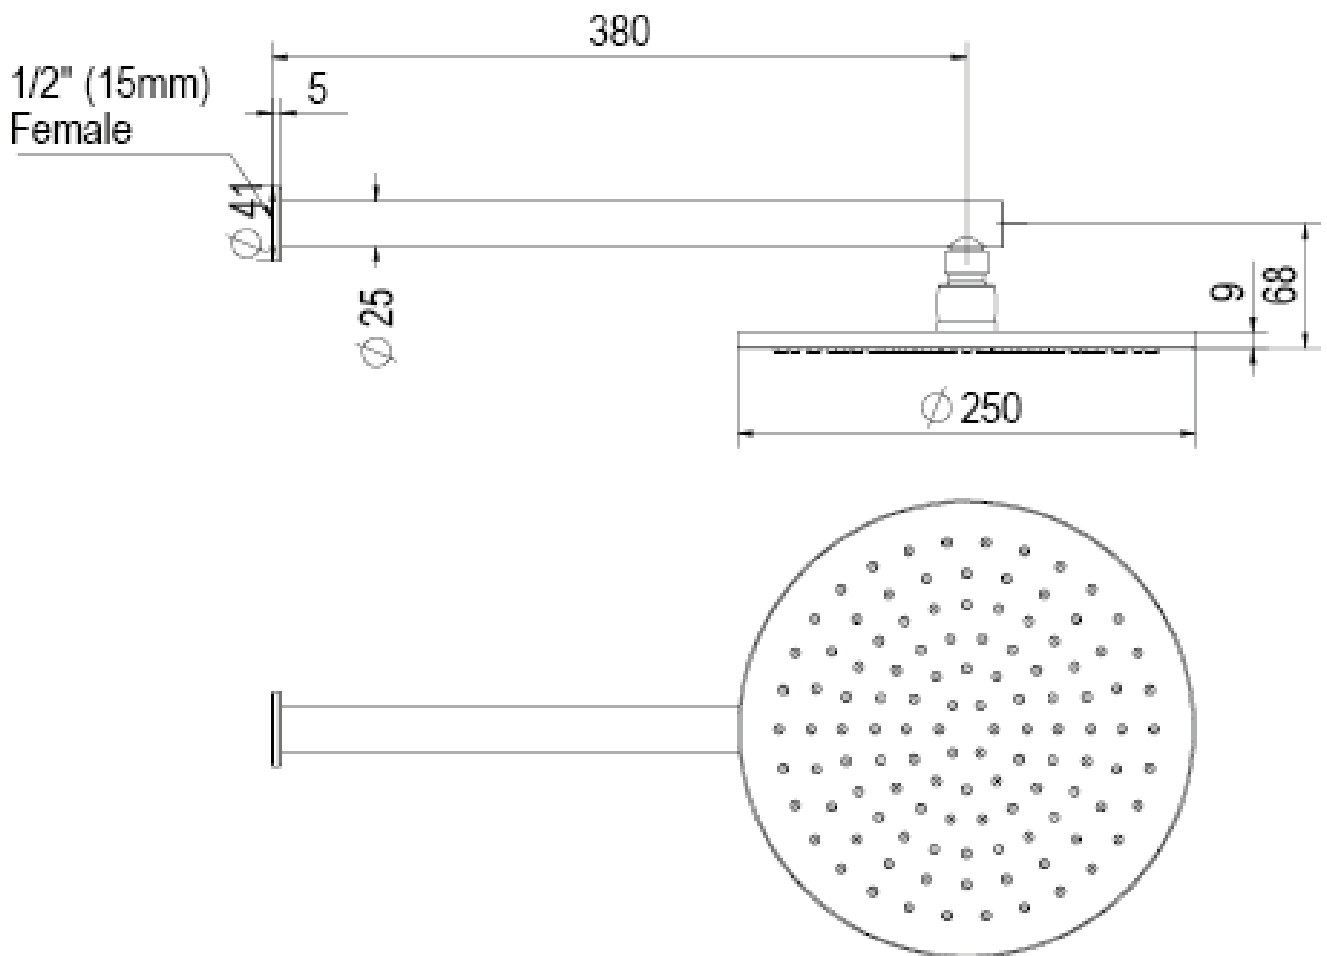

TESORA

Wall Shower

2130016 | S13749 | Brushed Brass
2130018 | S13749 | Brushed Copper
2130011 | S13749 | Brushed Nickel

WELS 3 Star 9.0L/M
Single Function ø250mm Brass Overhead
380mm arm length

AU PHONE - 1800 244 487
EMAIL - aussales@greenstapware.com
WEBSITE - greenstapware.com.au