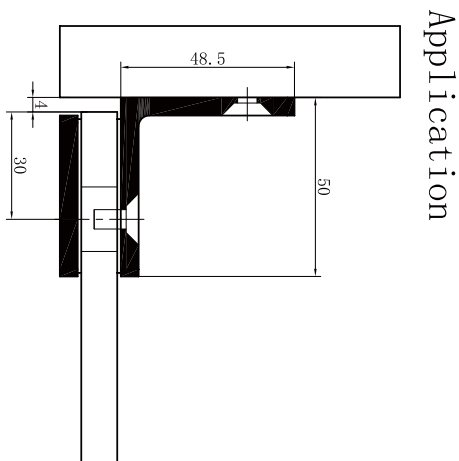

## 90 Degree Glass To Wall Bracket 10mm Glass

### FEATURES

- Mechanical fixing bracket
- 90 degree glass to wall/floor connection
- Suitable for 10mm glass
- Square profile
- Manufactured from high quality brass

### Dimension