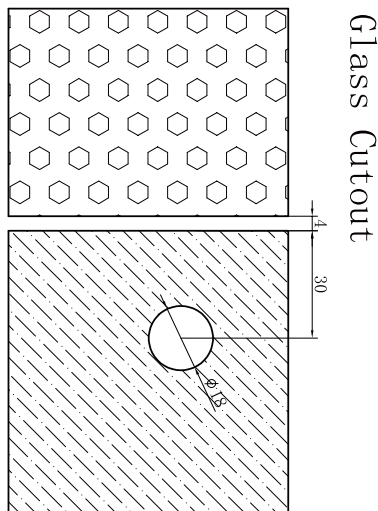

AVAILABLE FINISH

	GUN METAL NRSH204GM		BRUSHED GOLD NRSH204BG
	BRUSHED BRONZE NRSH204BZ