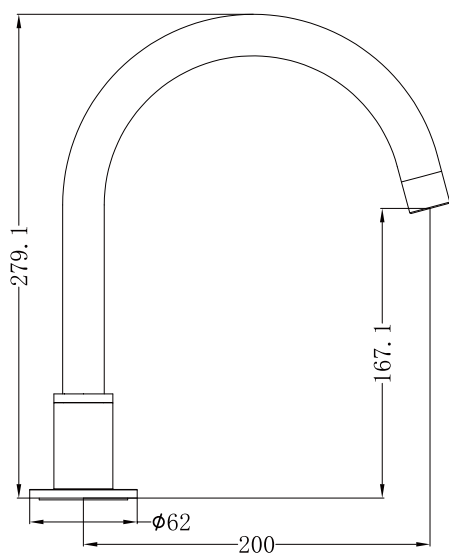

Kara Hob Mount Bath Spout Only G1/2 Female Inlet

Nero

Versions:202311

Drawing

Specifications

SKU

NR211703b

Watermark License

WM-060073

Temperature Rating

Min 1°C-Max 75°C

Pressure Rating

Min 150kpa - Max 500kpa

Finish

 Chrome NR211703bCH	 Gun Metal NR211703bGM	 Brushed Bronze NR211703bBZ
 Matte Black NR211703bMB	 Brushed Gold NR211703bBG	 Brushed Nickel NR211703bBN

Packaging Includes

1x spout
1x plate

*Dimensions are nominal measurements only.

Nero