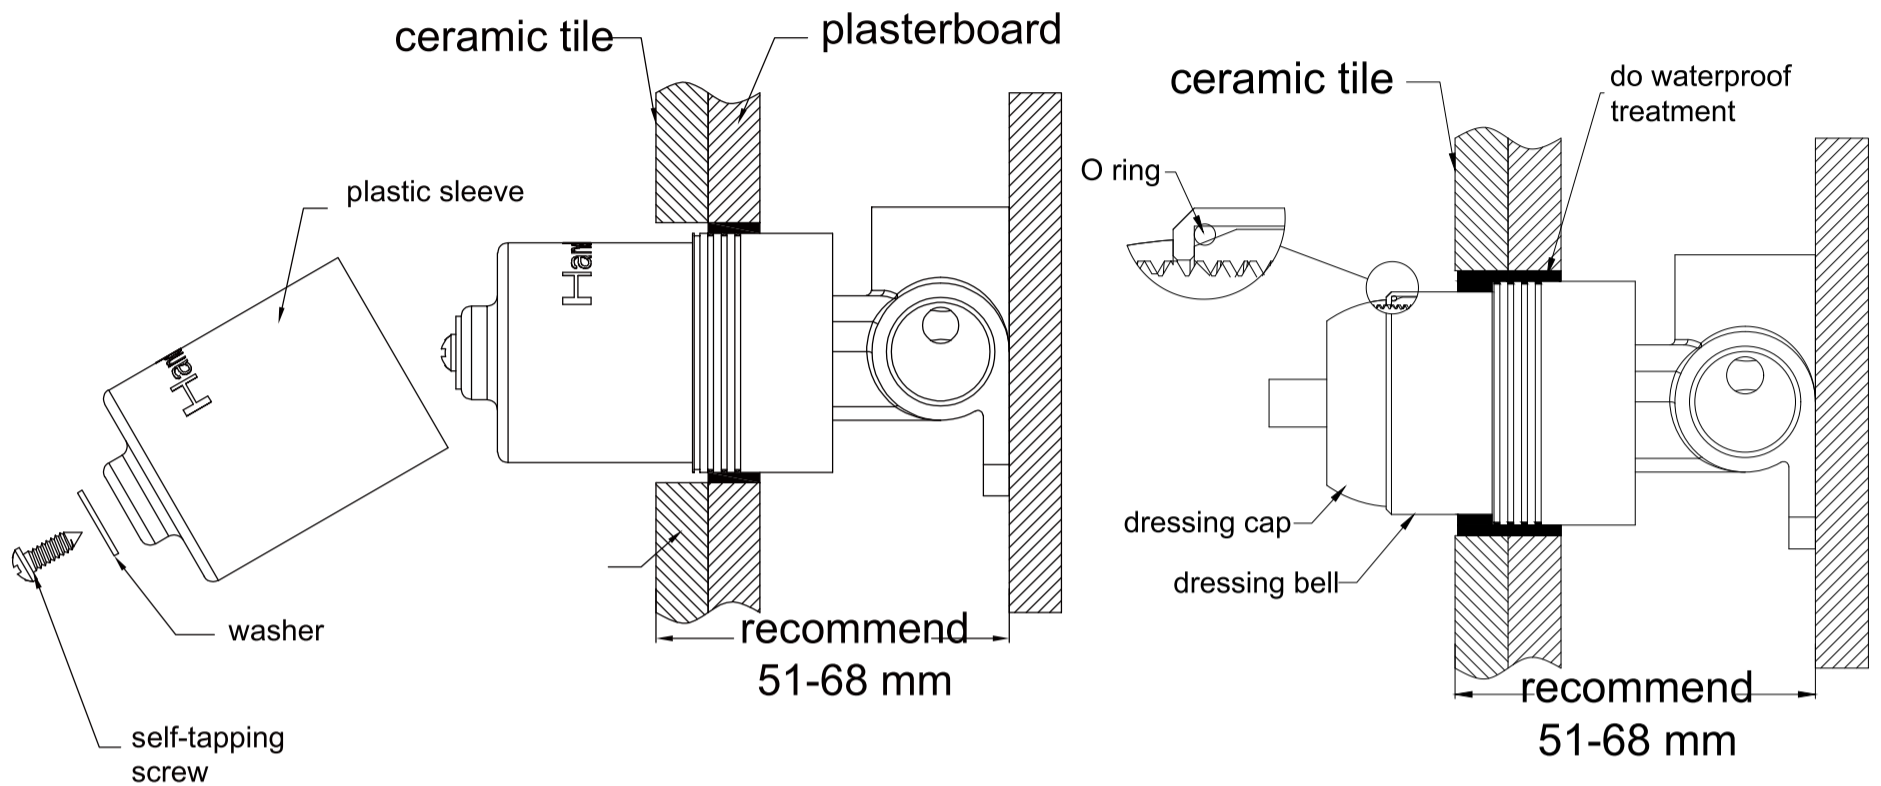

## Packaging Includes

1x Plate  
1x Handle  
1x Cartridge Bell  
1x Dressing Ring

# Installation Instruction For Trim Kits Only

1. Drill a  $\phi 50\text{mm}$  hole in the ceramic tile, then position it as shown in the above diagram.
2. Undo the self-tapping screw, washer, plastic sleeve.