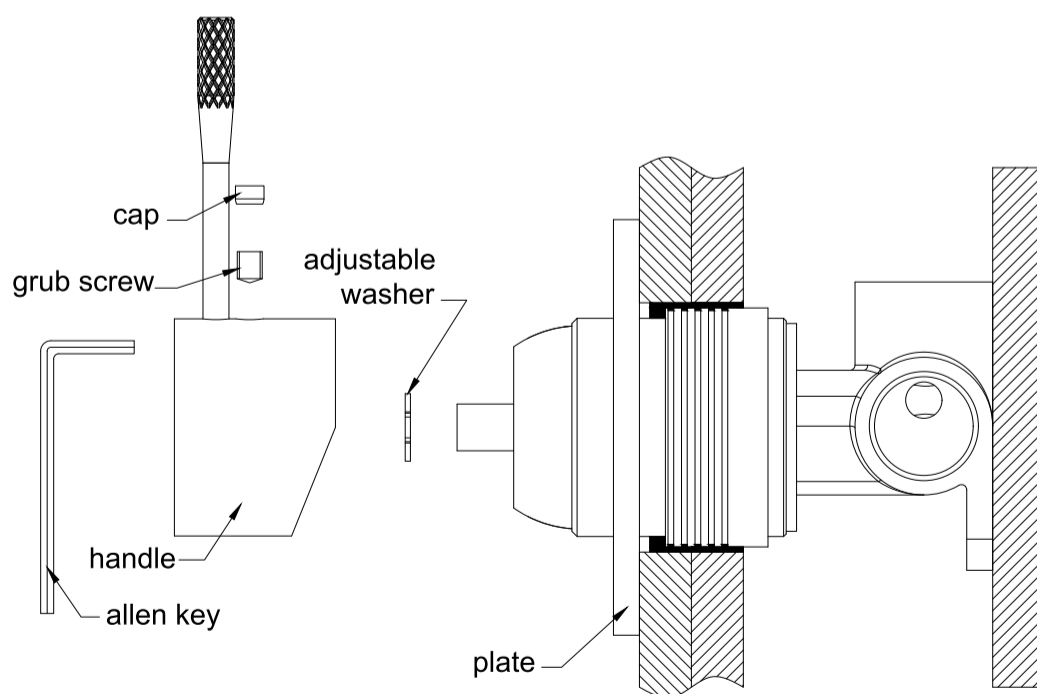

6. Slide the backplate onto the wall.
7. Attach the washer to the cartridge rod, position the handle, tighten it with a grub screw using an Allen key, and cap the grub screw hole.