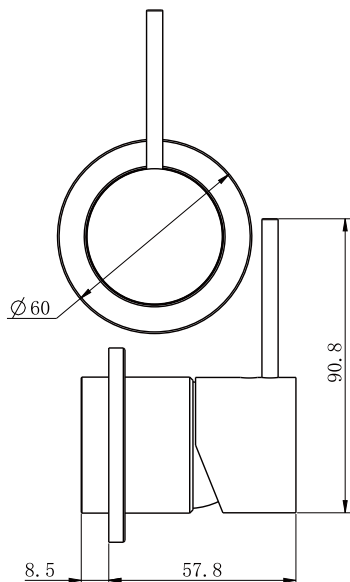

# Mecca Shower Mixer 60mm Handle Up Plate Trim Kits Only

## Drawing

# Installation Instruction For Trim Kits Only

1. Drill a  $\phi 50\text{mm}$  hole in the ceramic tile, then position it as shown in the above diagram.
2. Undo the self-tapping screw, washer, plastic sleeve.

6. Slide the backplate onto the wall.
7. Attach the washer to the cartridge rod, position the handle, tighten it with a grub screw using an Allen key, and cap the grub screw hole.