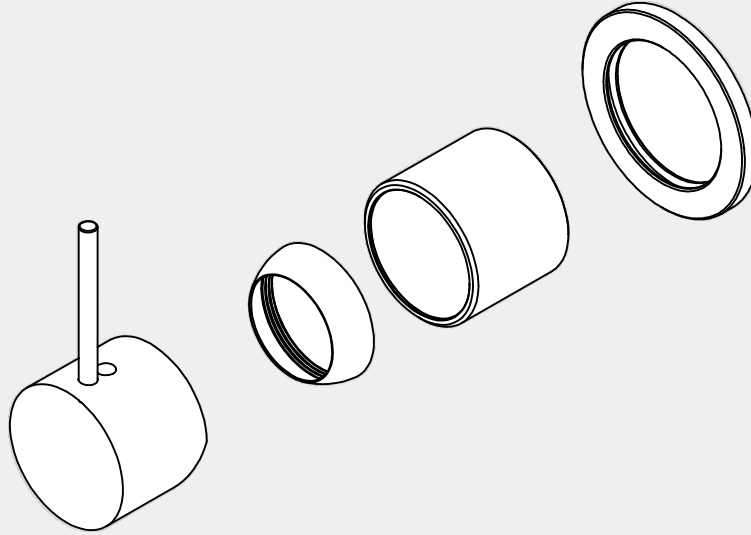

Mecca Shower Mixer 60mm Handle Up Plate Trim Kits Only

Nero

Versions:202401