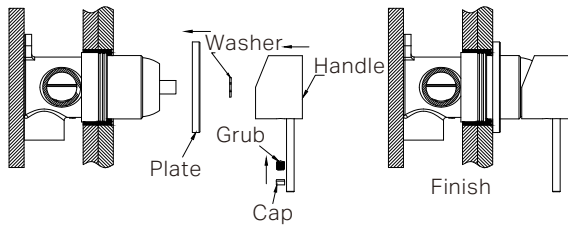

*Dimensions are nominal measurements only.

Installation instruction For Shower System Trim Kits Only

1. Drill a Ø50mm hole and two 30mm holes into the ceramic tile, then proceed to install the ceramic tile as shown in the diagram above.
2. Remove the water testing plug

3. Put gauge onto the outlet as above picture. And cut off remaining thread using the provided gauge as a guide.

4. Remove the gauge, self-tapping screw, washer, and plastic sleeve in sequence.

5. Insert the O ring to the dressing bell groove, and slide the dressing bell onto cartridge.
6. Apply waterproof treatment to the three areas indicated in the diagram above.
7. Tighten up the dressing ring on the cartridge bell, and slide diverter cartridge bell onto the cartridge.

8. Apply thread sealant or Teflon tape to the outlet thread, then use a wrench to tighten the outlet onto it.

9. Install the plate, washer, and bracket onto the outlet body in the order shown above.

Installation instruction For Shower System Trim Kits Only

10. Slide plate onto body, attach the washer to the cartridge, position the handle, tighten it with a grub screw using an Allen key, and cap the grub screw hole.

11. Slide plate onto body, position the diverter knob, tighten it with a grub screw using an Allen key, and cap the grub screw hole.