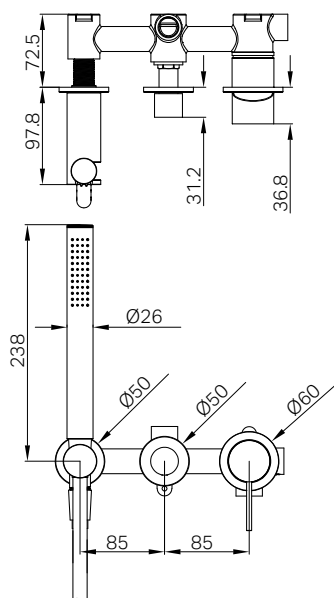

Mecca Shower Mixer Divertor System Separate Back Plate

Nero

Versions:202401

Drawing

Specifications

Watermark License
WM-060073

Temperature Rating
Min 1°C - Max 75°C

Pressure Rating
Min 150kpa - Max 500kpa

*Dimensions are nominal measurements only.

Installation instruction For Shower System Trim Kits Only

1. Drill a Ø50mm hole and two 30mm holes into the ceramic tile, then proceed to install the ceramic tile as shown in the diagram above.
2. Remove the water testing plug

3. Put gauge onto the outlet as above picture. And cut off remaining thread using the provided gauge as a guide.

4. Remove the gauge, self-tapping screw, washer, and plastic sleeve in sequence.

5. Insert the O ring to the dressing bell groove, and slide the dressing bell onto cartridge.
6. Apply waterproof treatment to the three areas indicated in the diagram above.
7. Tighten up the dressing ring on the cartridge bell, and slide diverter cartridge bell onto the cartridge.

10. Slide plate onto body, attach the washer to the cartridge, position the handle, tighten it with a grub screw using an Allen key, and cap the grub screw hole.

11. Slide plate onto body, position the diverter knob, tighten it with a grub screw using an Allen key, and cap the grub screw hole.