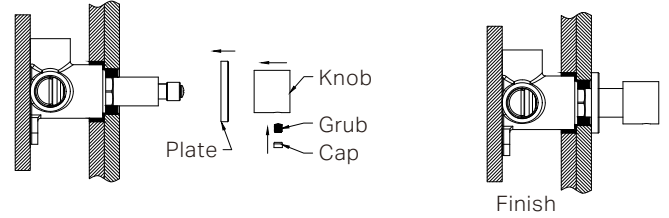

*Dimensions are nominal measurements only.

Installation instruction For Shower System Trim Kits Only

1. Drill a Ø50mm hole and two 30mm holes into the ceramic tile, then proceed to install the ceramic tile as shown in the diagram above.
2. Remove the water testing plug

3. Put gauge onto the outlet as above picture. And cut off remaining thread using the provided gauge as a guide.

4. Remove the gauge, self-tapping screw, washer, and plastic sleeve in sequence.

5. Insert the O ring to the dressing bell groove, and slide the dressing bell onto cartridge.
6. Apply waterproof treatment to the three areas indicated in the diagram above.
7. Tighten up the dressing ring on the cartridge bell, and slide diverter cartridge bell onto the cartridge.

8. Apply thread sealant or Teflon tape to the outlet thread, then use a wrench to tighten the outlet onto it.

9. Install the plate, washer, and bracket onto the outlet body in the order shown above.

Installation instruction For Shower System Trim Kits Only

10. Slide plate onto body, attach the washer to the cartridge, position the handle, tighten it with a grub screw using an Allen key, and cap the grub screw hole.

11. Slide plate onto body, position the diverter knob, tighten it with a grub screw using an Allen key, and cap the grub screw hole.