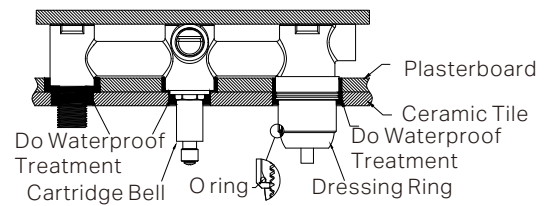

*Dimensions are nominal measurements only.

Installation instruction For Shower System Trim Kits Only

1. Drill a Ø50mm hole and two 30mm holes into the ceramic tile, then proceed to install the ceramic tile as shown in the diagram above.
2. Remove the water testing plug

3. Put gauge onto the outlet as above picture. And cut off remaining thread using the provided gauge as a guide.

4. Remove the gauge, self-tapping screw, washer, and plastic sleeve in sequence.

5. Insert the O ring to the dressing bell groove, and slide the dressing bell onto cartridge.
6. Apply waterproof treatment to the three areas indicated in the diagram above.
7. Tighten up the dressing ring on the cartridge bell, and slide diverter cartridge bell onto the cartridge.

8. Apply thread sealant or Teflon tape to the outlet thread, then use a wrench to tighten the outlet onto it.

9. Install the plate, washer, and bracket onto the outlet body in the order shown above.

Installation instruction For Shower System Trim Kits Only

10. Slide plate onto body, attach the washer to the cartridge, position the handle, tighten it with a grub screw using an Allen key, and cap the grub screw hole.

11. Slide plate onto body, position the diverter knob, tighten it with a grub screw using an Allen key, and cap the grub screw hole.