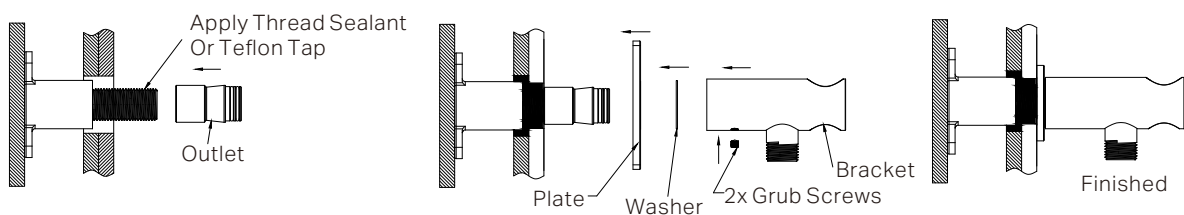

*Dimensions are nominal measurements only.

Installation instruction For Shower System Trim Kits Only

1. Drill a Ø50mm hole and two 30mm holes into the ceramic tile, then proceed to install the ceramic tile as shown in the diagram above.
2. Remove the water testing plug

3. Put gauge onto the outlet as above picture. And cut off remaining thread using the provided gauge as a guide.

4. Remove the gauge, self-tapping screw, washer, and plastic sleeve in sequence.

5. Insert the O ring to the dressing bell groove, and slide the dressing bell onto cartridge.
6. Apply waterproof treatment to the three areas indicated in the diagram above.
7. Tighten up the dressing ring on the cartridge bell, and slide diverter cartridge bell onto the cartridge.

8. Apply thread sealant or Teflon tape to the outlet thread, then use a wrench to tighten the outlet onto it.

9. Install the plate, washer, and bracket onto the outlet body in the order shown above.

Installation instruction For Shower System Trim Kits Only

10. Slide plate onto body, attach the washer to the cartridge, position the handle, tighten it with a grub screw using an Allen key, and cap the grub screw hole.

11. Slide plate onto body, position the diverter knob, tighten it with a grub screw using an Allen key, and cap the grub screw hole.