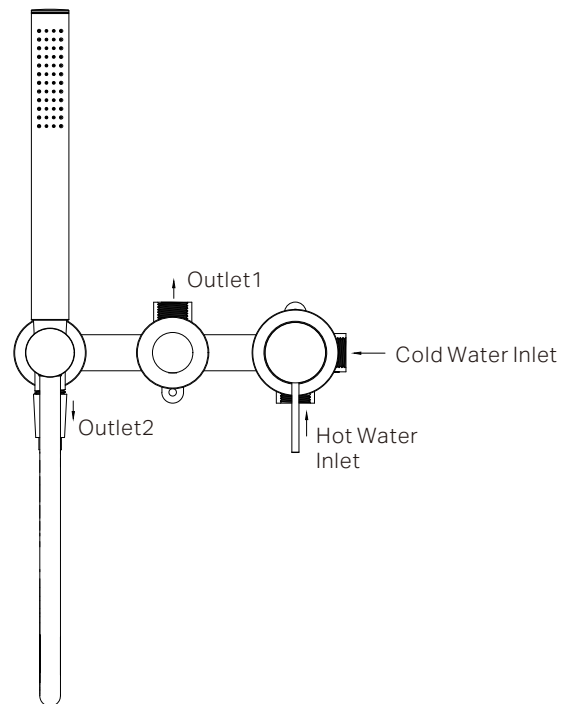

13. TEST & CHECK FOR LEAKS.