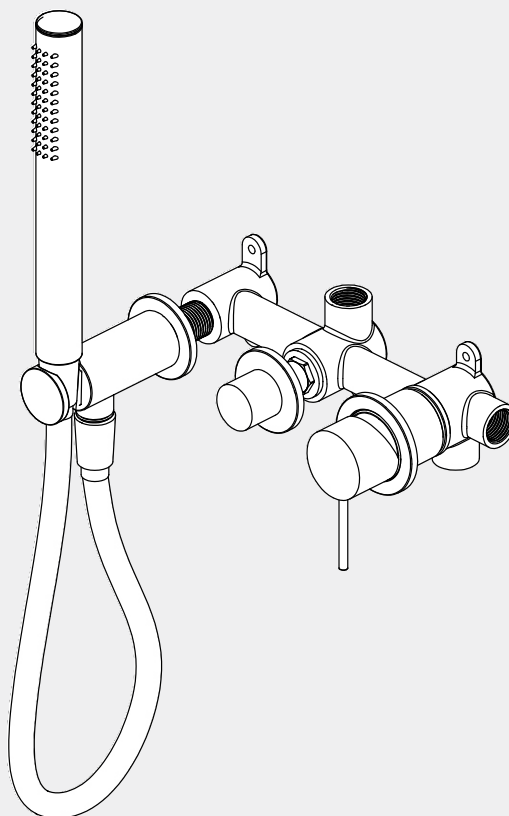

Mecca Shower Mixer Divertor System Separate Back Plate

Nero

Versions:202401

Drawing

Specifications

Watermark License
WM-060073

Temperature Rating
Min 1°C - Max 75°C

Pressure Rating
Min 150kpa - Max 500kpa

*Dimensions are nominal measurements only.

Installation instruction For Shower System Trim Kits Only

1. Drill a Ø50mm hole and two 30mm holes into the ceramic tile, then proceed to install the ceramic tile as shown in the diagram above.
2. Remove the water testing plug

3. Put gauge onto the outlet as above picture. And cut off remaining thread using the provided gauge as a guide.

4. Remove the gauge, self-tapping screw, washer, and plastic sleeve in sequence.

5. Insert the O ring to the dressing bell groove, and slide the dressing bell onto cartridge.
6. Apply waterproof treatment to the three areas indicated in the diagram above.
7. Tighten up the dressing ring on the cartridge bell, and slide diverter cartridge bell onto the cartridge.

10. Slide plate onto body, attach the washer to the cartridge, position the handle, tighten it with a grub screw using an Allen key, and cap the grub screw hole.

11. Slide plate onto body, position the diverter knob, tighten it with a grub screw using an Allen key, and cap the grub screw hole.