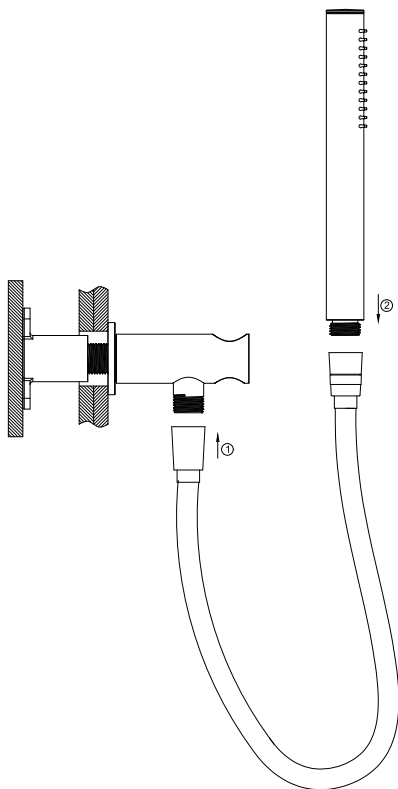

*Dimensions are nominal measurements only.

Installation instruction For Shower System Trim Kits Only

1. Drill a Ø50mm hole and two 30mm holes into the ceramic tile, then proceed to install the ceramic tile as shown in the diagram above.
2. Remove the water testing plug

3. Put gauge onto the outlet as above picture. And cut off remaining thread using the provided gauge as a guide.

4. Remove the gauge, self-tapping screw, washer, and plastic sleeve in sequence.

5. Insert the O ring to the dressing bell groove, and slide the dressing bell onto cartridge.
6. Apply waterproof treatment to the three areas indicated in the diagram above.
7. Tighten up the dressing ring on the cartridge bell, and slide diverter cartridge bell onto the cartridge.

8. Apply thread sealant or Teflon tape to the outlet thread, then use a wrench to tighten the outlet onto it.

9. Install the plate, washer, and bracket onto the outlet body in the order shown above.

Installation instruction For Shower System Trim Kits Only

10. Slide plate onto body, attach the washer to the cartridge, position the handle, tighten it with a grub screw using an Allen key, and cap the grub screw hole.

11. Slide plate onto body, position the diverter knob, tighten it with a grub screw using an Allen key, and cap the grub screw hole.