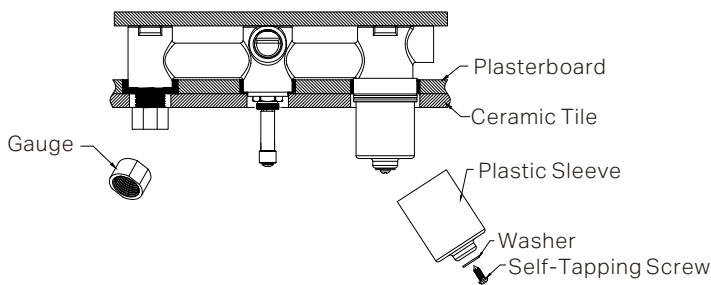

*Dimensions are nominal measurements only.

Installation instruction For Shower System Trim Kits Only

1. Drill a Ø50mm hole and two 30mm holes into the ceramic tile, then proceed to install the ceramic tile as shown in the diagram above.
2. Remove the water testing plug

3. Put gauge onto the outlet as above picture. And cut off remaining thread using the provided gauge as a guide.

4. Remove the gauge, self-tapping screw, washer, and plastic sleeve in sequence.

5. Insert the O ring to the dressing bell groove, and slide the dressing bell onto cartridge.
6. Apply waterproof treatment to the three areas indicated in the diagram above.
7. Tighten up the dressing ring on the cartridge bell, and slide diverter cartridge bell onto the cartridge.

8. Apply thread sealant or Teflon tape to the outlet thread, then use a wrench to tighten the outlet onto it.

9. Install the plate, washer, and bracket onto the outlet body in the order shown above.

Installation instruction For Shower System Trim Kits Only

10. Slide plate onto body, attach the washer to the cartridge, position the handle, tighten it with a grub screw using an Allen key, and cap the grub screw hole.

11. Slide plate onto body, position the diverter knob, tighten it with a grub screw using an Allen key, and cap the grub screw hole.