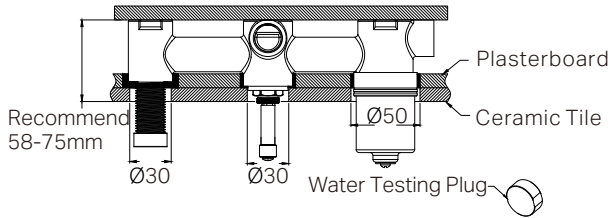

Mecca Shower Mixer Divertor System Separate Back Plate

Nero

Versions:202401

Drawing

Specifications

Watermark License
WM-060073

Temperature Rating
Min 1°C - Max 75°C

Pressure Rating
Min 150kpa - Max 500kpa

*Dimensions are nominal measurements only.

Installation instruction For Shower System Trim Kits Only

1. Drill a Ø50mm hole and two 30mm holes into the ceramic tile, then proceed to install the ceramic tile as shown in the diagram above.
2. Remove the water testing plug

3. Put gauge onto the outlet as above picture. And cut off remaining thread using the provided gauge as a guide.

4. Remove the gauge, self-tapping screw, washer, and plastic sleeve in sequence.

5. Insert the O ring to the dressing bell groove, and slide the dressing bell onto cartridge.
6. Apply waterproof treatment to the three areas indicated in the diagram above.
7. Tighten up the dressing ring on the cartridge bell, and slide diverter cartridge bell onto the cartridge.

10. Slide plate onto body, attach the washer to the cartridge, position the handle, tighten it with a grub screw using an Allen key, and cap the grub screw hole.

11. Slide plate onto body, position the diverter knob, tighten it with a grub screw using an Allen key, and cap the grub screw hole.