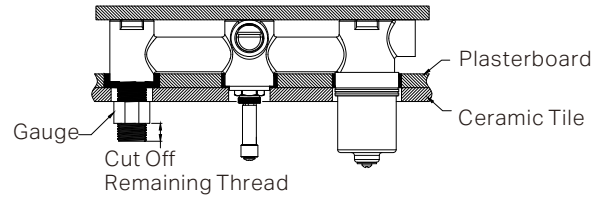

*Dimensions are nominal measurements only.

Installation instruction For Shower System Trim Kits Only

1. Drill a Ø50mm hole and two 30mm holes into the ceramic tile, then proceed to install the ceramic tile as shown in the diagram above.
2. Remove the water testing plug

3. Put gauge onto the outlet as above picture. And cut off remaining thread using the provided gauge as a guide.

4. Remove the gauge, self-tapping screw, washer, and plastic sleeve in sequence.

5. Insert the O ring to the dressing bell groove, and slide the dressing bell onto cartridge.
6. Apply waterproof treatment to the three areas indicated in the diagram above.
7. Tighten up the dressing ring on the cartridge bell, and slide diverter cartridge bell onto the cartridge.

10. Slide plate onto body, attach the washer to the cartridge, position the handle, tighten it with a grub screw using an Allen key, and cap the grub screw hole.

11. Slide plate onto body, position the diverter knob, tighten it with a grub screw using an Allen key, and cap the grub screw hole.