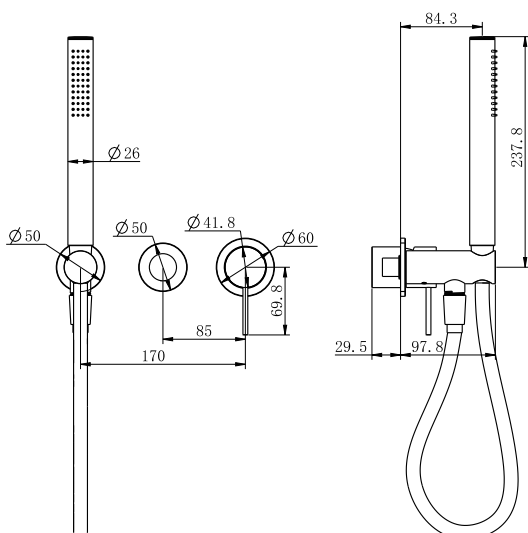

Drawing

Specifications

Watermark License

WM-060073

Temperature Rating

Min 1°C - Max 75°C

Pressure Rating

Min 150kpa - Max 500kpa

Packaging Includes

3x Plates
1x Handle
1x Cartridge Bell
1x Dressing Ring
1x Hand Shower
1x Hose
1x Bracket
1x Knob
1x Sleeve

Finish & SKU

Chrome NR221912ftCH	Gun Metal NR221912ftGM	Brushed Bronze NR221912ftBZ	Brushed Nickel NR221912ftBN
Matte Black NR221912ftMB	Brushed Gold NR221912ftBG	Matte White NR221912ftMW	

*Dimensions are nominal measurements only.