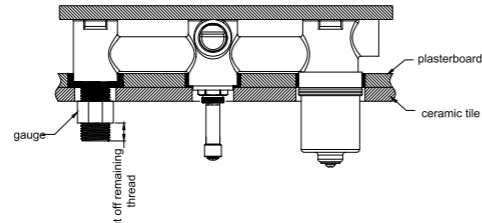

Min 1°C - Max 75°C

Pressure Rating

Min 150kpa - Max 500kpa

Packaging Includes

3x Plates
1x Handle
1x Cartridge Bell
1x Dressing Ring
1x Hand Shower
1x Hose
1x Bracket
1x Knob
1x Sleeve

Finish & SKU

 Chrome NR221912ftCH	 Gun Metal NR221912ftGM	 Brushed Bronze NR221912ftBZ	 Brushed Nickel NR221912ftBN
 Matte Black NR221912ftMB	 Brushed Gold NR221912ftBG	 Matte White NR221912ftMW	

*Dimensions are nominal measurements only.

Installation Instruction For Shower System Trim Kits Only

1. Drill a 50mm hole and two 30mm holes into the ceramic tile, then proceed to install the ceramic tile as shown in the diagram above.

3. Put gauge onto the outlet as above picture. And cut off remaining thread using

4. Remove the gauge, self-tapping screw, washer, and plastic sleeve in sequence.

5. Insert the O ring to the dressing bell groove, and slide the dressing bell onto cartridge.
6. Apply waterproof treatment to the three areas indicated in the diagram above.

10. Slide plate onto body, attach the washer to the cartridge, position the handle, tighten it with a grub screw using an Allen key, and cap the grub screw hole.

11. Slide plate onto body, position the diverter knob, tighten it with a grub screw using an Allen key, and cap the grub screw hole.