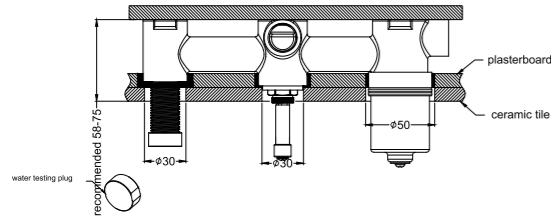

Min 1°C - Max 75°C

Pressure Rating

Min 150kpa - Max 500kpa

Packaging Includes

3x Plates
1x Handle
1x Cartridge Bell
1x Dressing Ring
1x Hand Shower
1x Hose
1x Bracket
1x Knob
1x Sleeve

Finish & SKU

 Chrome NR221912ftCH	 Gun Metal NR221912ftGM	 Brushed Bronze NR221912ftBZ	 Brushed Nickel NR221912ftBN
 Matte Black NR221912ftMB	 Brushed Gold NR221912ftBG	 Matte White NR221912ftMW	

*Dimensions are nominal measurements only.

Installation Instruction For Shower System Trim Kits Only

1. Drill a 50mm hole and two 30mm holes into the ceramic tile, then proceed to install the ceramic tile as shown in the diagram above.

3. Put gauge onto the outlet as above picture. And cut off remaining thread using

4. Remove the gauge, self-tapping screw, washer, and plastic sleeve in sequence.

5. Insert the O ring to the dressing bell groove, and slide the dressing bell onto cartridge.
6. Apply waterproof treatment to the three areas indicated in the diagram above.