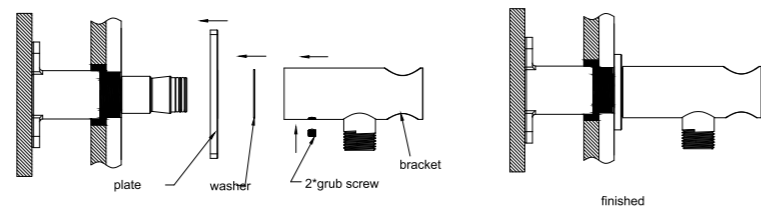

*Dimensions are nominal measurements only.

Installation Instruction For Shower System Trim Kits Only

1. Drill a 50mm hole and two 30mm holes into the ceramic tile, then proceed to install the ceramic tile as shown in the diagram above.

3. Put gauge onto the outlet as above picture. And cut off remaining thread using

4. Remove the gauge, self-tapping screw, washer, and plastic sleeve in sequence.

5. Insert the O ring to the dressing bell groove, and slide the dressing bell onto cartridge.
6. Apply waterproof treatment to the three areas indicated in the diagram above.

8. Apply thread sealant or Teflon tape to the outlet thread, then use a wrench to tighten the outlet onto it.

9. Install the plate, washer, and bracket onto the outlet body in the order shown above.

Installation Instruction For Shower System Trim Kits Only

10. Slide plate onto body, attach the washer to the cartridge, position the handle, tighten it with a grub screw using an Allen key, and cap the grub screw hole.

11. Slide plate onto body, position the diverter knob, tighten it with a grub screw using an Allen key, and cap the grub screw hole.