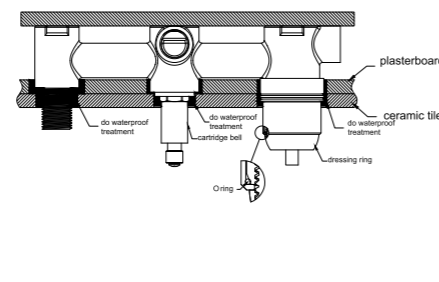

*Dimensions are nominal measurements only.

Installation Instruction For Shower System Trim Kits Only

1. Drill a 50mm hole and two 30mm holes into the ceramic tile, then proceed to install the ceramic tile as shown in the diagram above.

3. Put gauge onto the outlet as above picture. And cut off remaining thread using

4. Remove the gauge, self-tapping screw, washer, and plastic sleeve in sequence.

5. Insert the O ring to the dressing bell groove, and slide the dressing bell onto cartridge.
6. Apply waterproof treatment to the three areas indicated in the diagram above.

8. Apply thread sealant or Teflon tape to the outlet thread, then use a wrench to tighten the outlet onto it.

9. Install the plate, washer, and bracket onto the outlet body in the order shown above.

Installation Instruction For Shower System Trim Kits Only

10. Slide plate onto body, attach the washer to the cartridge, position the handle, tighten it with a grub screw using an Allen key, and cap the grub screw hole.

11. Slide plate onto body, position the diverter knob, tighten it with a grub screw using an Allen key, and cap the grub screw hole.