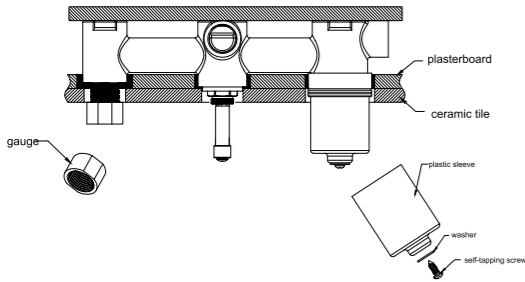

*Dimensions are nominal measurements only.

Installation Instruction For Shower System Trim Kits Only

1. Drill a 50mm hole and two 30mm holes into the ceramic tile, then proceed to install the ceramic tile as shown in the diagram above.

3. Put gauge onto the outlet as above picture. And cut off remaining thread using

4. Remove the gauge, self-tapping screw, washer, and plastic sleeve in sequence.

5. Insert the O ring to the dressing bell groove, and slide the dressing bell onto cartridge.
6. Apply waterproof treatment to the three areas indicated in the diagram above.

8. Apply thread sealant or Teflon tape to the outlet thread, then use a wrench to tighten the outlet onto it.

9. Install the plate, washer, and bracket onto the outlet body in the order shown above.

Installation Instruction For Shower System Trim Kits Only

10. Slide plate onto body, attach the washer to the cartridge, position the handle, tighten it with a grub screw using an Allen key, and cap the grub screw hole.

11. Slide plate onto body, position the diverter knob, tighten it with a grub screw using an Allen key, and cap the grub screw hole.