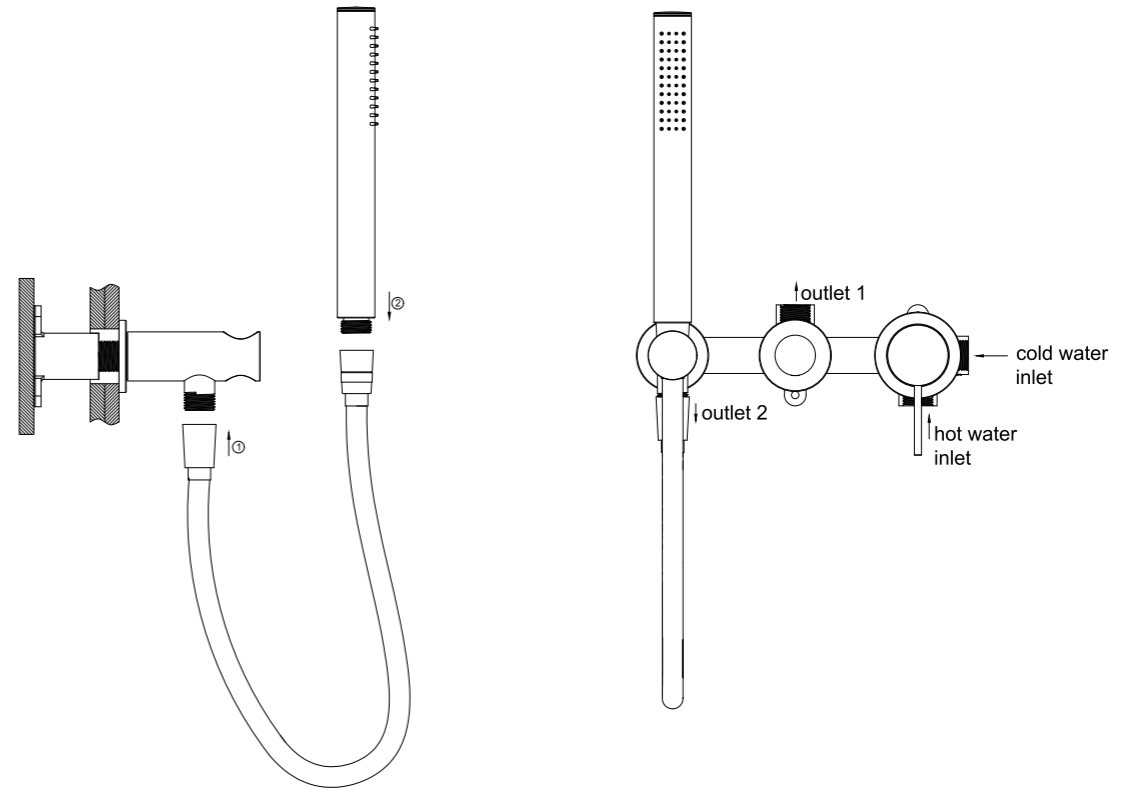

*Dimensions are nominal measurements only.

Installation Instruction For Shower System Trim Kits Only

1. Drill a 50mm hole and two 30mm holes into the ceramic tile, then proceed to install the ceramic tile as shown in the diagram above.

3. Put gauge onto the outlet as above picture. And cut off remaining thread using

4. Remove the gauge, self-tapping screw, washer, and plastic sleeve in sequence.

5. Insert the O ring to the dressing bell groove, and slide the dressing bell onto cartridge.
6. Apply waterproof treatment to the three areas indicated in the diagram above.

8. Apply thread sealant or Teflon tape to the outlet thread, then use a wrench to tighten the outlet onto it.

9. Install the plate, washer, and bracket onto the outlet body in the order shown above.

Installation Instruction For Shower System Trim Kits Only

10. Slide plate onto body, attach the washer to the cartridge, position the handle, tighten it with a grub screw using an Allen key, and cap the grub screw hole.

11. Slide plate onto body, position the diverter knob, tighten it with a grub screw using an Allen key, and cap the grub screw hole.