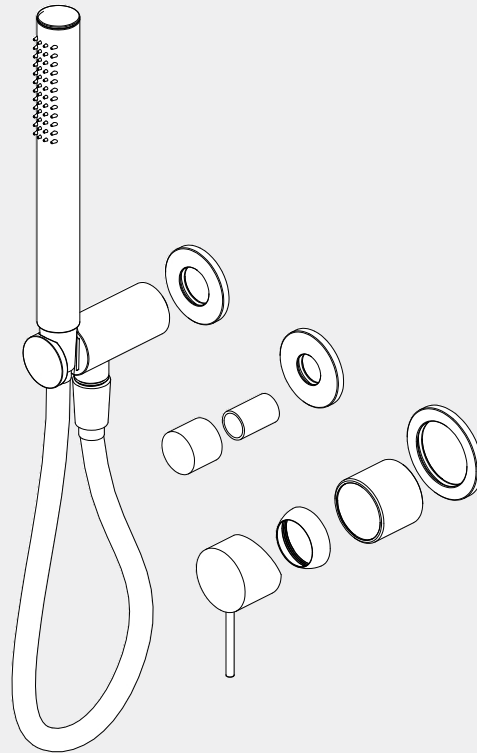

Mecca Shower Mixer Divertor System Separate Back Plate Trim Kits Only

Nero

Versions:202401