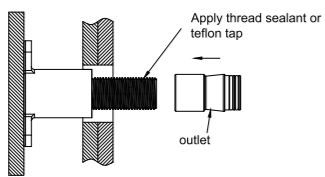

*Dimensions are nominal measurements only.

Installation Instruction For Shower System Trim Kits Only

1. Drill a 50mm hole and two 30mm holes into the ceramic tile, then proceed to install the ceramic tile as shown in the diagram above.

3. Put gauge onto the outlet as above picture. And cut off remaining thread using

4. Remove the gauge, self-tapping screw, washer, and plastic sleeve in sequence.

5. Insert the O ring to the dressing bell groove, and slide the dressing bell onto cartridge.
6. Apply waterproof treatment to the three areas indicated in the diagram above.

10. Slide plate onto body, attach the washer to the cartridge, position the handle, tighten it with a grub screw using an Allen key, and cap the grub screw hole.

11. Slide plate onto body, position the diverter knob, tighten it with a grub screw using an Allen key, and cap the grub screw hole.