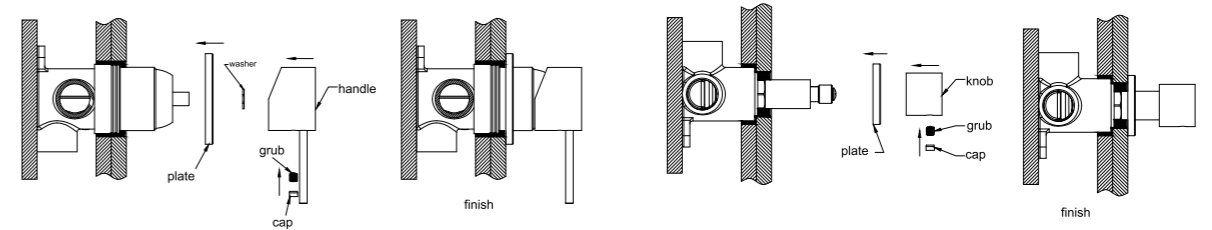

*Dimensions are nominal measurements only.

Installation Instruction For Shower System Trim Kits Only

1. Drill a 50mm hole and two 30mm holes into the ceramic tile, then proceed to install the ceramic tile as shown in the diagram above.

3. Put gauge onto the outlet as above picture. And cut off remaining thread using

4. Remove the gauge, self-tapping screw, washer, and plastic sleeve in sequence.

5. Insert the O ring to the dressing bell groove, and slide the dressing bell onto cartridge.
6. Apply waterproof treatment to the three areas indicated in the diagram above.

8. Apply thread sealant or Teflon tape to the outlet thread, then use a wrench to tighten the outlet onto it.

9. Install the plate, washer, and bracket onto the outlet body in the order shown above.

Installation Instruction For Shower System Trim Kits Only

10. Slide plate onto body, attach the washer to the cartridge, position the handle, tighten it with a grub screw using an Allen key, and cap the grub screw hole.

11. Slide plate onto body, position the diverter knob, tighten it with a grub screw using an Allen key, and cap the grub screw hole.