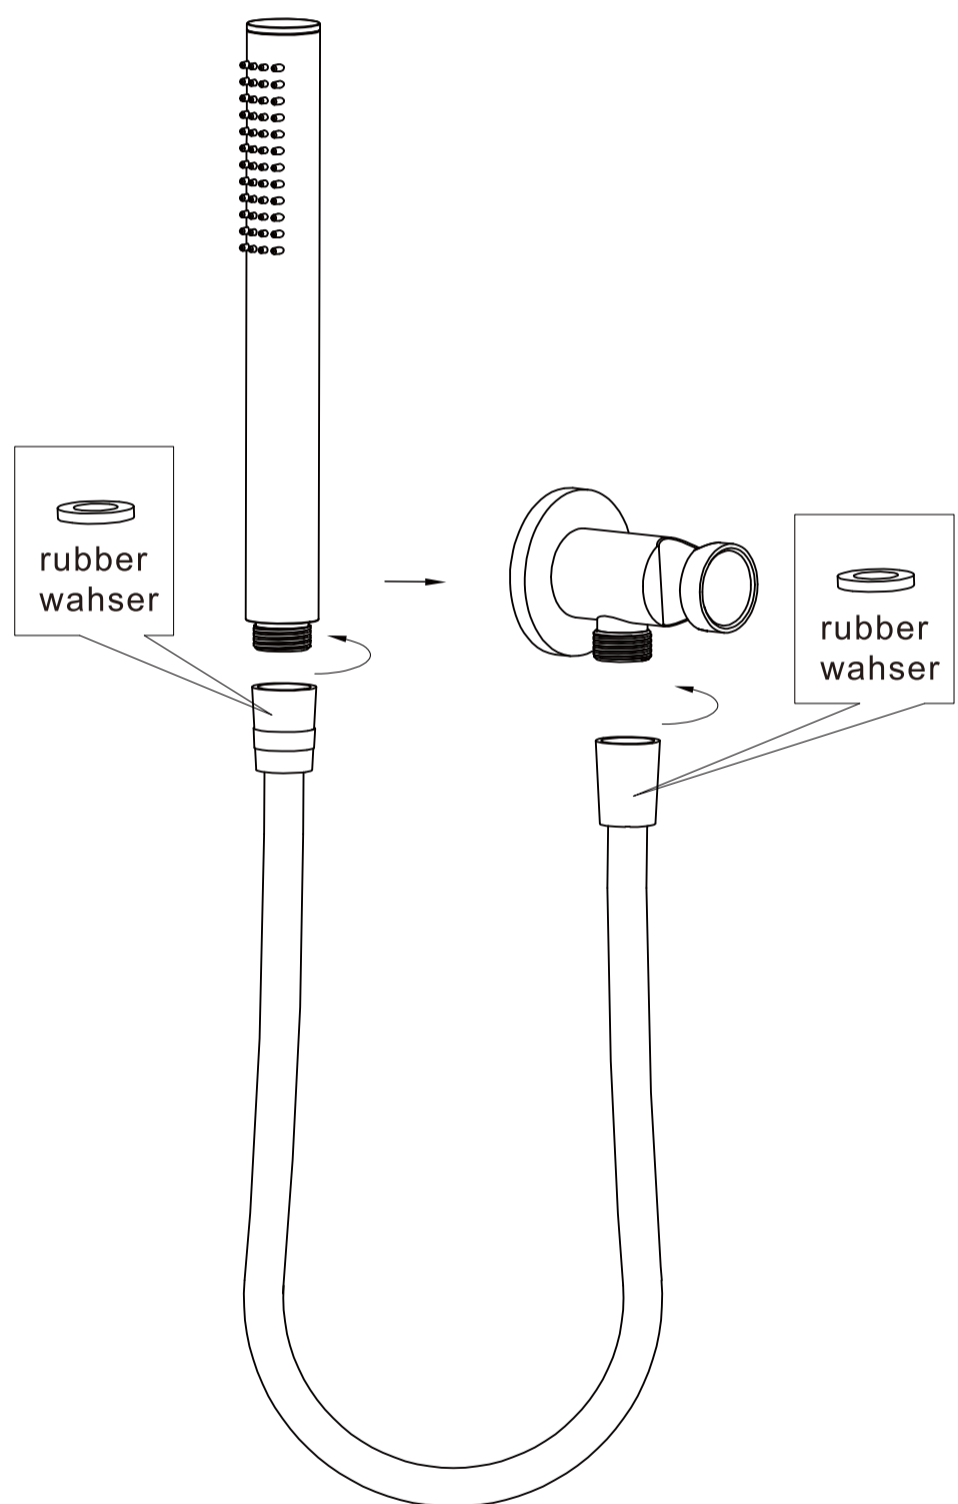

Packaging Includes

1x Hand Shower(Built- In Check Valve)
1x 1.5m Hose
1x Bracket

*Dimensions are nominal measurements only.

Nero

Installation Instruction

Important

All products must be installed by licensed plumbers.

All pipework must be thoroughly flushed prior to installation, as foreign materials may block the flow regulating device and reduce the flow of water.

1. Apply thread sealant or teflon tape on the outlet thread.

2. Put washer into bracket body.

Apply thread sealant or teflon tape

3. Pull back plate onto the outlet, and screw shower bracket body onto outlet.

4. Connect bracket and hand shower with hose. **TEST & CHECK FOR LEAKS.**