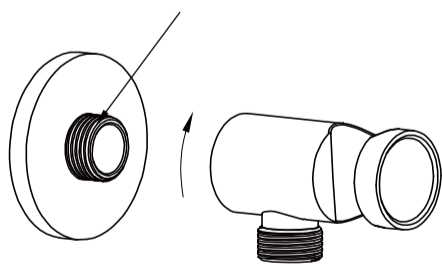

Packaging Includes

1x Hand Shower(Built- In Check Valve)
1x 1.5m Hose
1x Bracket

*Dimensions are nominal measurements only.

Nero

Installation Instruction

Important

All products must be installed by licensed plumbers.

All pipework must be thoroughly flushed prior to installation, as foreign materials may block the flow regulating device and reduce the flow of water.

1. Apply thread sealant or teflon tape on the outlet thread.

2. Put washer into bracket body.

Apply thread sealant or teflon tape

3. Pull back plate onto the outlet, and screw shower bracket body onto outlet.

4. Connect bracket and hand shower with hose. **TEST & CHECK FOR LEAKS.**