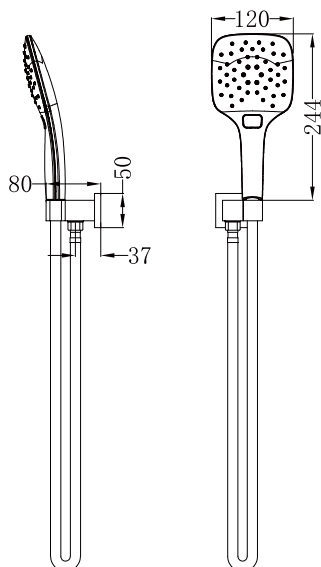

Rain Square 3 Function Shower On Bracket

Nero

Versions:202311

Drawing

Specifications

SKU

NR306

Watermark License

WM-060093

Temperature Rating

Min 1°C-Max 75°C

Pressure Rating

Min 150kpa - Max 500kpa

Finish

Chrome
NR306CH

Matte Black
NR306MB

Packaging Includes

1x Hand Shower(Built- In Check Valve)
1x 1.5m Hose
1x Bracket

*Dimensions are nominal measurements only.

Nero

Installation Instruction

Important

All products must be installed by licensed plumbers.

2. Put washer into bracket body.

Apply thread sealant or teflon tape

3. Pull back plate onto the outlet, and screw shower bracket body onto outlet.

4. Connect bracket and hand shower with hose. **TEST & CHECK FOR LEAKS.**