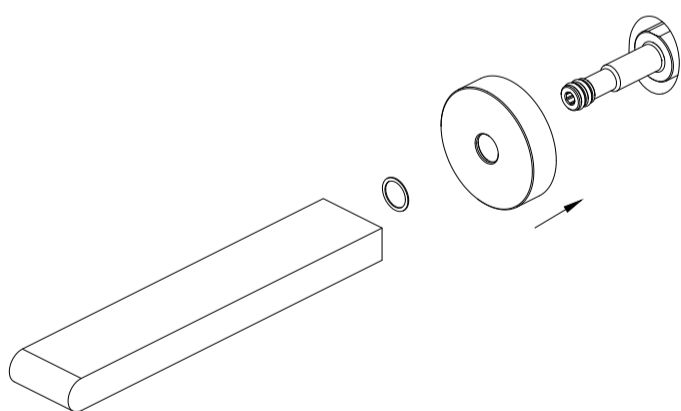

Bianca Fixed Bath Spout 200mm

Nero

Versions:202405

Drawing

Specifications

Watermark License

WM-060073

Temperature Rating

1. Trim the G1/2 outlet thread to be flush with the finished wall surface.

2. Remove the G1/2 spout adapter from the spout.
Attach the G1/2 spout adapter to the outlet thread, ensuring that the rubber washer is properly seated inside the adapter as illustrated in the figure.