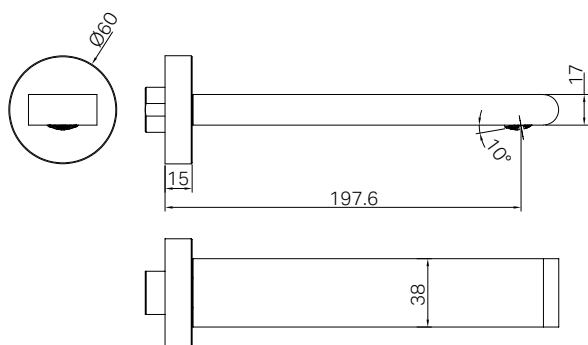

Bianca Fixed Bath Spout 200mm

Nero

Versions:202405

Drawing

Specifications

Watermark License

WM-060073

Temperature Rating

Min 1°C-Max 75°C

Pressure Rating

Min 150kpa - Max 500kpa

Packaging Includes

1x Spout
1x Plate

Finish & SKU

 Chrome NR321503CH	 Gun Metal NR321503GM	 Brushed Nickel NR321503BN
 Matte Black NR321503MB	 Brushed Gold NR321503BG	 Brushed Bronze NR321503BZ

1. Trim the G1/2 outlet thread to be flush with the finished wall surface.

2. Remove the G1/2 spout adapter from the spout.
Attach the G1/2 spout adapter to the outlet thread, ensuring that the rubber washer is properly seated inside the adapter as illustrated in the figure.