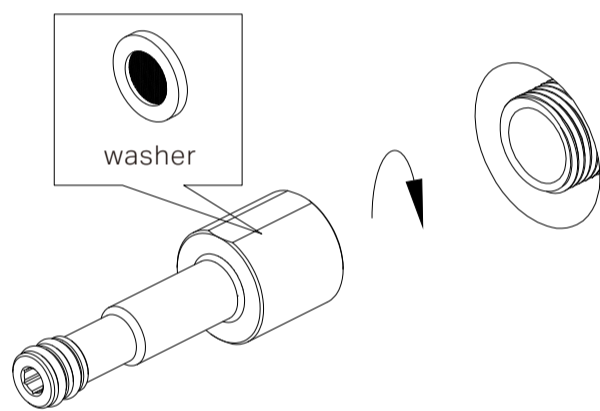

Bianca Fixed Bath Spout 200mm

Nero

Versions:202405

Drawing

Specifications

Watermark License

WM-060073

Temperature Rating

*Dimensions are nominal measurements only.

Installation Instruction

GENERAL INSTRUCTIONS:

- This product must be installed by a licensed plumber. Ensure that your plumbing installation conforms to the Australian/New Zealand Standard AS/NZS 3500.
- All pipework must be thoroughly flushed prior to the installation of the mixer. In-line filters must be fitted on both hot and cold supplies to prevent foreign particles from damaging the ceramic cartridge.
- All outlets used primarily for personal hygiene must deliver water at a safe temperature in accordance with regional regulations.

1. Trim the G1/2 outlet thread to be flush with the finished wall surface.

2. Remove the G1/2 spout adapter from the spout.
Attach the G1/2 spout adapter to the outlet thread, ensuring that the rubber washer is properly seated inside the adapter as illustrated in the figure.

3. Fit the back plate onto the spout adapter.
4. Place the ABS washer against the backplate.
5. Push the spout onto the spout adapter.

MAINTENANCE AND CARE:

- Regularly check the mixer and connections for signs of wear or leaks.
- Clean the tap with mild soapy water to maintain its appearance, avoiding harsh chemicals and abrasive materials that may damage the finish.