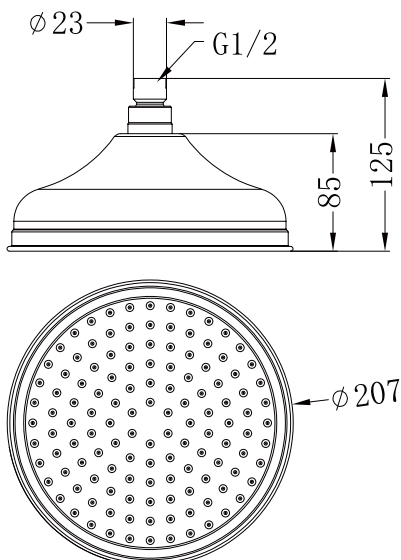

York 200mm Shower Head

Nero

Versions:202405

Drawing

Specifications

Watermark License

WM-060093

Temperature Rating

Min 1°C - Max 75°C

Pressure Rating

Min 150kpa - Max 500kpa

Packaging Includes

1x Shower Head

Finish & SKU

Chrome
NR508094CH

Matte Black
NR508094MB

AGED BRASS
NR508094AB

Brushed Nickel
NR508094BN

Polished Nickel
NR508094PN

*Dimensions are nominal measurements only.

Nero