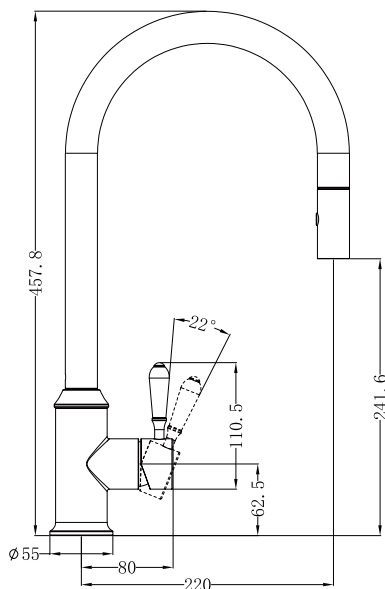

York Pull Out Sink Mixer With Vegie Spray Function

Nero

Lead Free

Versions:202405

Drawing

Specifications

Watermark License
WM-060073
Temperature Rating
Min 1°C - Max 75°C
Pressure Rating
Min 150kpa - Max 500kpa

Packaging Includes

1x Kitchen Mixer
1xtriangular Support
1xcounter Weight
1xhose Tail
2x Flexible Hoses
1xthread Pipe Kit
1x Installation Kit

Finish & SKU

	CHROME WITH WHITE PORCELAIN LEVER NR69210801CH		CHROME WITH METAL LEVER NR69210802CH
	MATTE BLACK WITH WHITE PORCELAIN LEVER NR69210801MB		MATTE BLACK WITH METAL LEVER NR69210802MB
	AGED BRASS WITH WHITE PORCELAIN LEVER NR69210801AB		AGED BRASS WITH METAL LEVER NR69210802AB
	BRUSHED NICKEL WITH WHITE PORCELAIN LEVER NR69210801BN		BRUSHED NICKEL WITH METAL LEVER NR69210802BN
	POLISHED NICKEL WITH WHITE PORCELAIN LEVER NR69210801PN		POLISHED NICKEL WITH METAL LEVER NR69210802PN
	CHROME WITH BLACK PORCELAIN LEVER NR69210803CH		