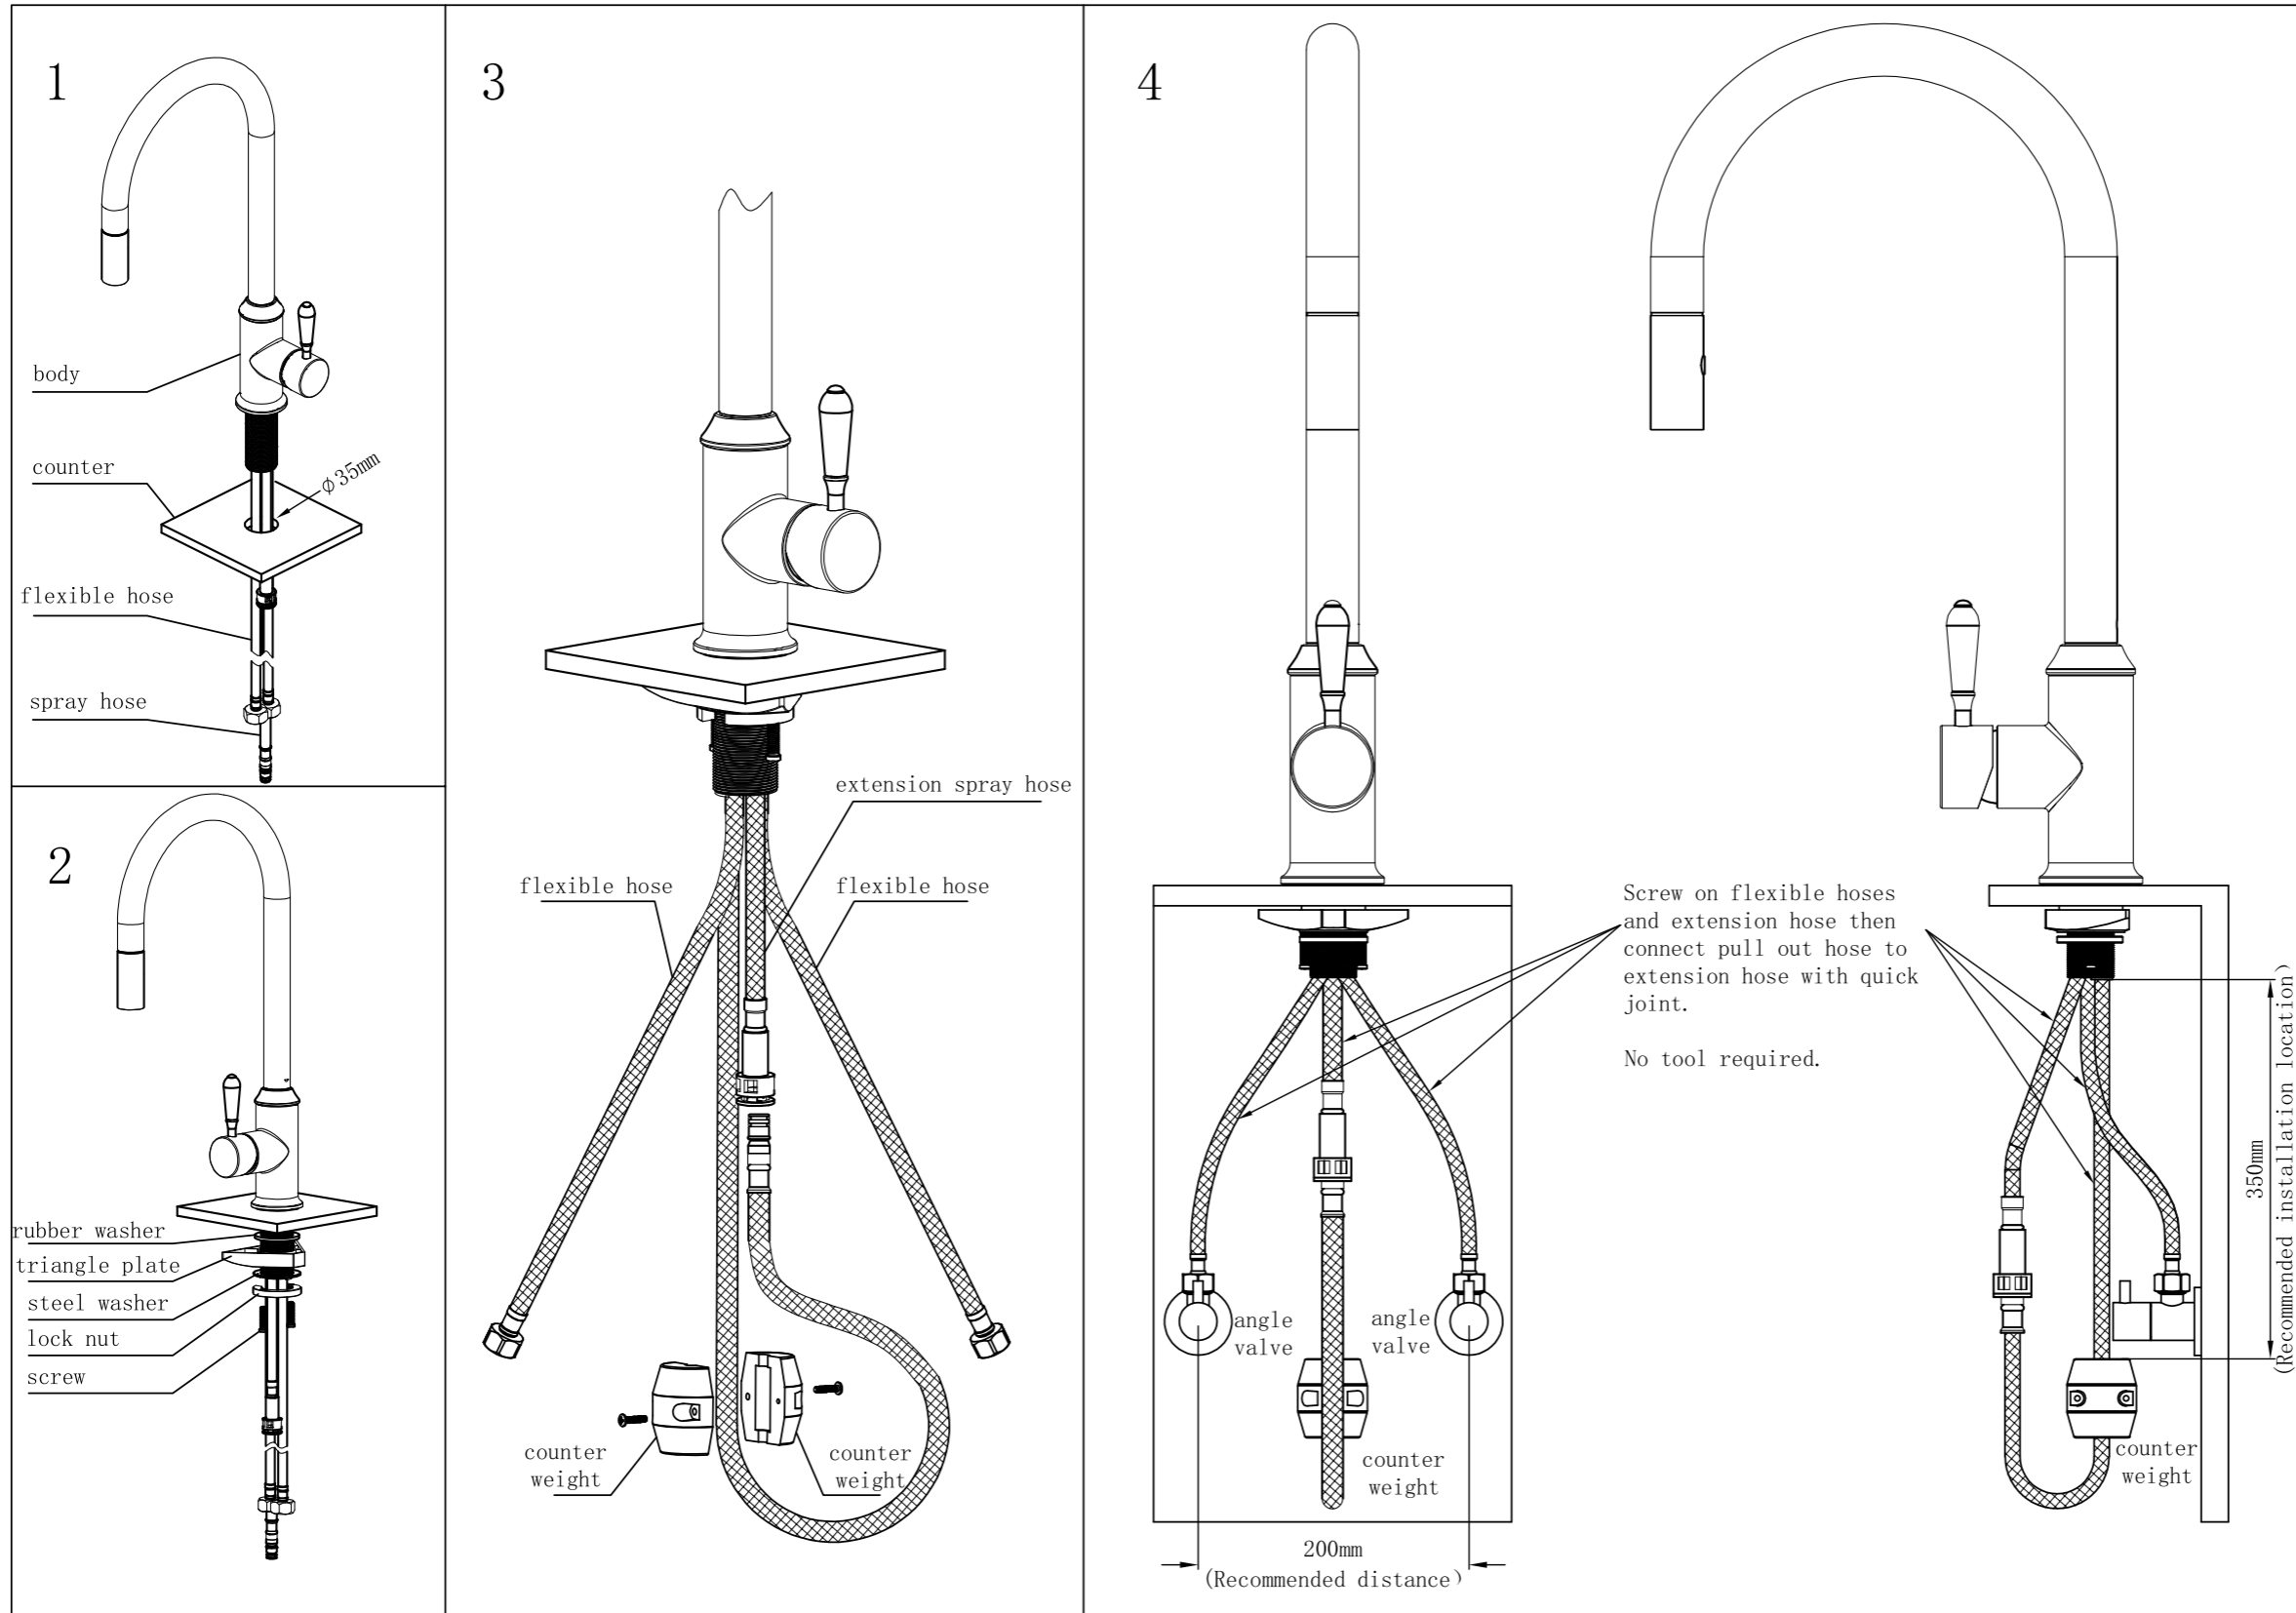

York Pull Out Sink Mixer With Vegie Spray Function

Nero

Lead Free

Versions:202405

Drawing

Specifications

Watermark License
WM-060073
Temperature Rating
Min 1°C - Max 75°C
Pressure Rating
Min 150kpa - Max 500kpa

Packaging Includes

1x Kitchen Mixer
1xtriangular Support
1xcounter Weight
1xhose Tail
2x Flexible Hoses
1xthread Pipe Kit
1x Installation Kit

Finish & SKU

	CHROME WITH WHITE PORCELAIN LEVER NR69210801CH		CHROME WITH METAL LEVER NR69210802CH
	MATTE BLACK WITH WHITE PORCELAIN LEVER NR69210801MB		MATTE BLACK WITH METAL LEVER NR69210802MB
	AGED BRASS WITH WHITE PORCELAIN LEVER NR69210801AB		AGED BRASS WITH METAL LEVER NR69210802AB
	BRUSHED NICKEL WITH WHITE PORCELAIN LEVER NR69210801BN		BRUSHED NICKEL WITH METAL LEVER NR69210802BN
	POLISHED NICKEL WITH WHITE PORCELAIN LEVER NR69210801PN		POLISHED NICKEL WITH METAL LEVER NR69210802PN
	CHROME WITH BLACK PORCELAIN LEVER NR69210803CH		

*Dimensions are nominal measurements only.

Installation Instruction

GENERAL INSTRUCTIONS:

- This product must be installed by a licensed plumber. Ensure that your plumbing installation conforms to the Australian/New Zealand Standard AS/NZS 3500.
- All pipework must be thoroughly flushed prior to the installation of the mixer. In-line filters must be fitted on both hot and cold supplies to prevent foreign particles from damaging the ceramic cartridge.
- All outlets used primarily for personal hygiene must deliver water at a safe temperature in accordance with regional regulations.

FINAL INSPECTION:

- Ensure the tap operates smoothly and that there are no leaks at the connections.
- Clean the area and the newly installed tap with a soft cloth to remove any installation residues.

Nero