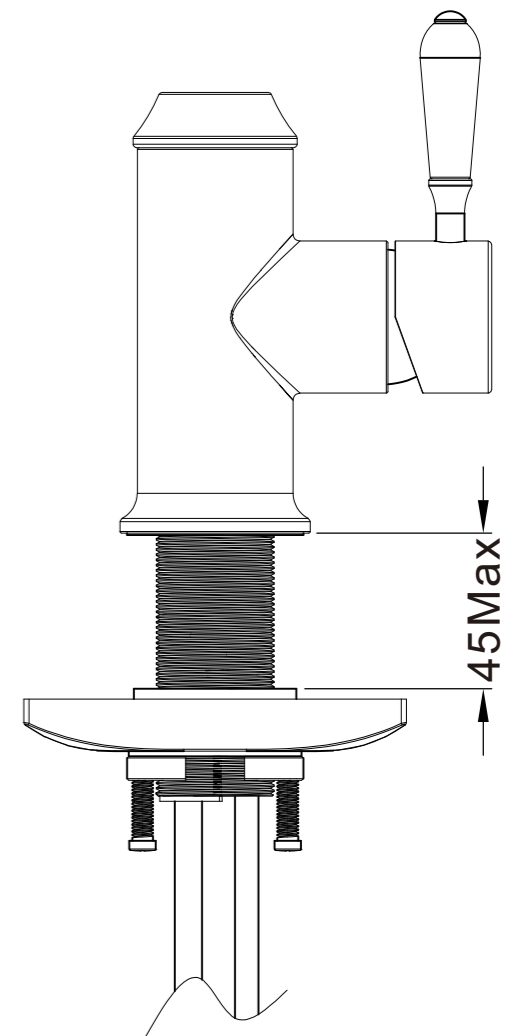

MAINTENANCE AND CARE:

- Regularly check the mixer and connections for signs of wear or leaks.
- Clean the tap with mild soapy water to maintain its appearance, avoiding harsh chemicals and abrasive materials that may damage the finish.

FINAL INSPECTION:

- Ensure the tap operates smoothly and that there are no leaks at the connections.
- Clean the area and the newly installed tap with a soft cloth to remove any installation residues.