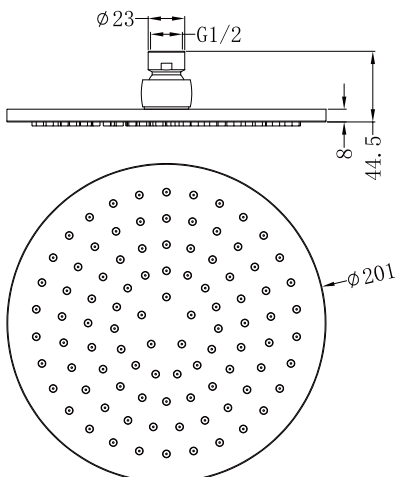

200mm Round Shower Head

Nero

Versions:202401

Drawing

Specifications

Watermark License

WM-060093

Temperature Rating

Min 1°C - Max 75°C

Pressure Rating

Min 150kpa - Max 500kpa

Packaging Includes

1x Shower Head

Finish & SKU

 Chrome
NRROA0802CH

 Matte Black
NRROA0802MB

*Dimensions are nominal measurements only.

Nero

info@nerotapware.com.au
nerotapware.com.au

11-13 Buontempo Road
Carrum Downs Vic 3201