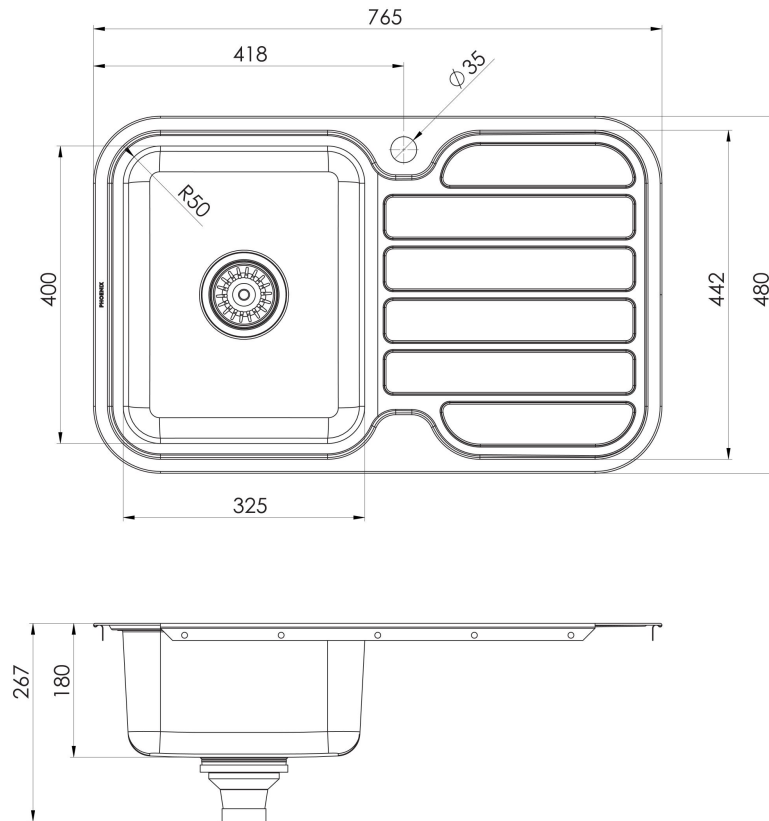

1000 SERIES SINKS

1000 SERIES SINGLE LEFT HAND BOWL SINK WITH DRAINER AND TAPHOLE

SPECIFICATIONS

AVAILABLE IN

300-1111-50
Stainless Steel

INFORMATION

MAINTENANCE AND CARE:

- All surfaces should be cleaned with mild liquid detergent or soap and water.
- Do not use cream cleaners or citrus based cleaning products, as they are abrasive.
- Use of unsuitable cleaning agents may damage the surface.
- Any damage caused in this way will not be covered by warranty.

Please visit <https://www.phoenixtapware.com.au/warranty> to view the full warranty

23 Litre Capacity

While we aim to ensure the specifications shown are correct at time of printing, Phoenix Tapware reserves the right to make modifications without prior notice. Always use the physical product measurements for mark-ups and roughing-in as the line drawing shown may differ from the actual product over time. All measurements are shown in millimetres. Colours may vary from image shown.