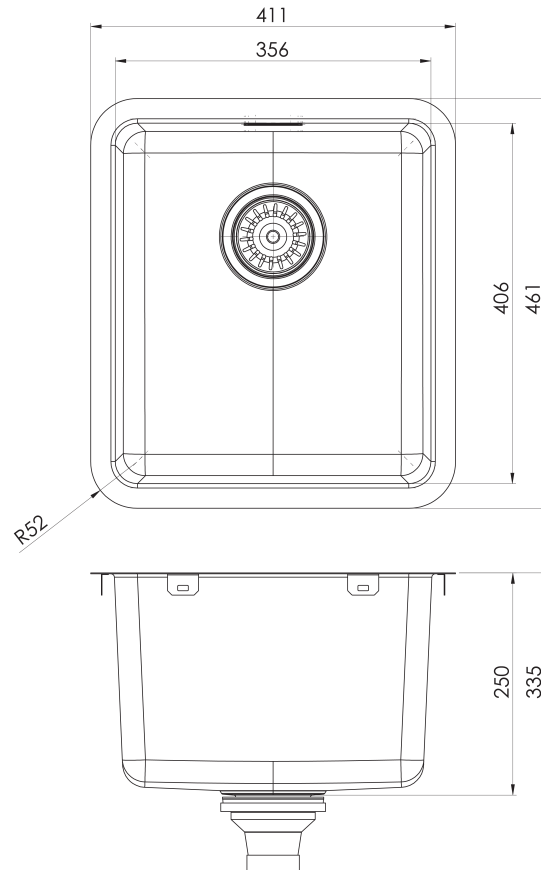

## SPECIFICATIONS

36 Litre Capacity