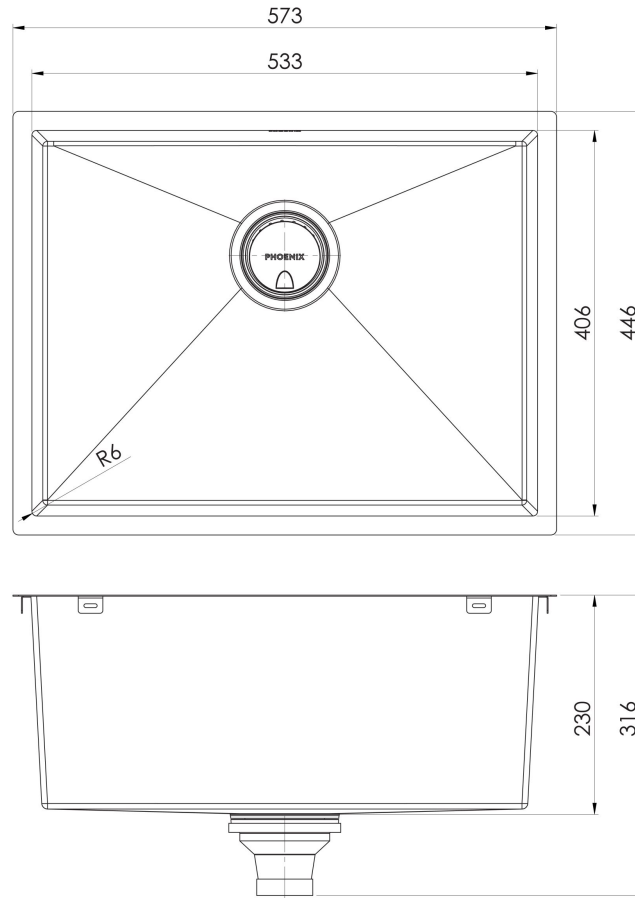

## SPECIFICATIONS

47 Litre Capacity