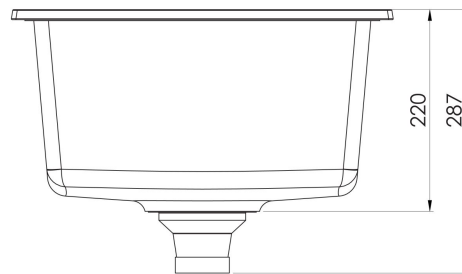

5000 SERIES SINKS

5000 SERIES SINGLE BOWL SINK

SPECIFICATIONS

28 Litre Capacity

AVAILABLE IN

312-0002-10
Matte Black

312-0002-80
Matte White

INFORMATION

Please visit <https://www.phoenixtapware.com.au/warranty> to view the full warranty

While we aim to ensure the specifications shown are correct at time of printing, Phoenix Tapware reserves the right to make modifications without prior notice. Always use the physical product measurements for mark-ups and roughing-in as the line drawing shown may differ from the actual product over time. All measurements are shown in millimetres. Colours may vary from image shown.