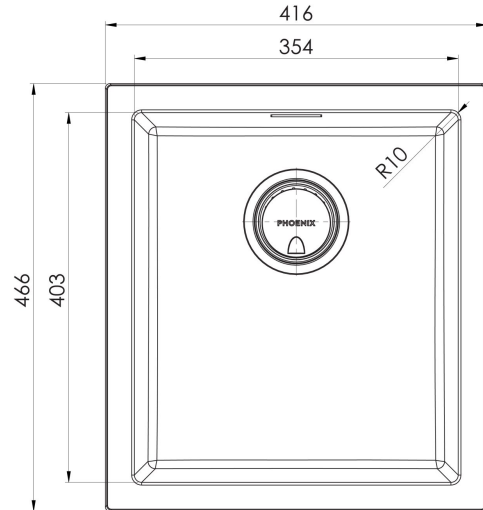

5000 SERIES SINKS

5000 SERIES SINGLE BOWL SINK

SPECIFICATIONS

28 Litre Capacity

AVAILABLE IN

312-0002-10
Matte Black

312-0002-80
Matte White

INFORMATION

Please visit <https://www.phoenixtapware.com.au/warranty> to view the full warranty

While we aim to ensure the specifications shown are correct at time of printing, Phoenix Tapware reserves the right to make modifications without prior notice. Always use the physical product measurements for mark-ups and roughing-in as the line drawing shown may differ from the actual product over time. All measurements are shown in millimetres. Colours may vary from image shown.