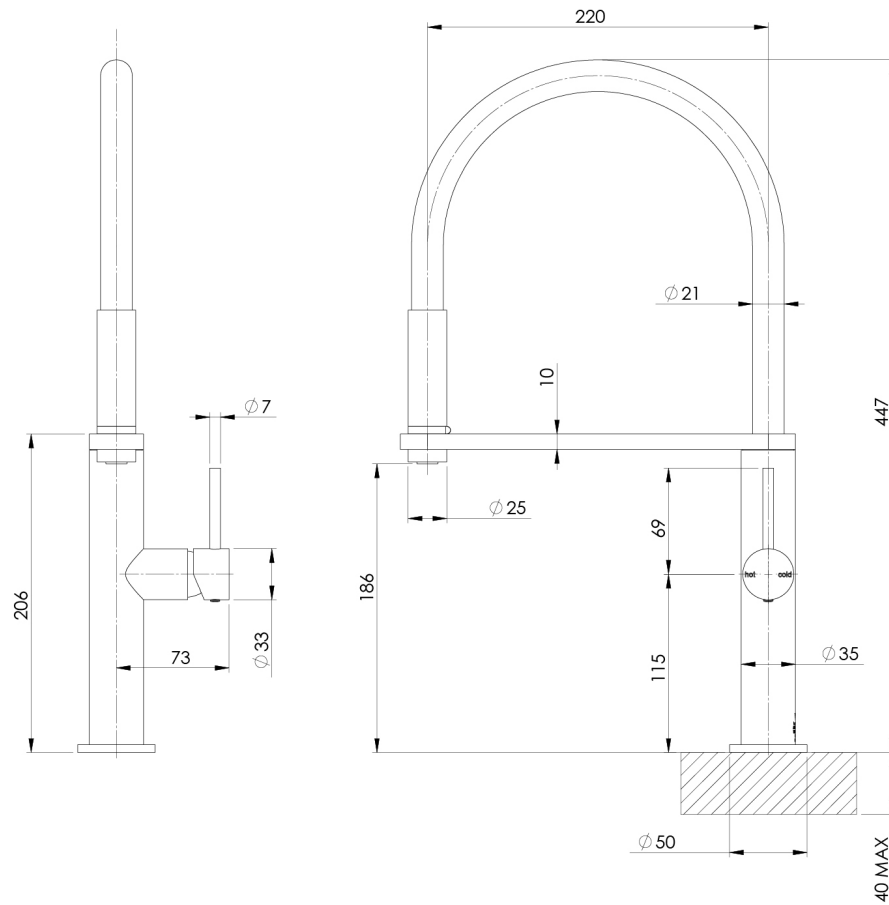

## BLIX FLEXIBLE HOSE SINK MIXER ROUND

## SPECIFICATIONS

Please visit <https://www.phoenixtapware.com.au/warranty> to view the full warranty

While we aim to ensure the specifications shown are correct at time of printing, Phoenix Tapware reserves the right to make modifications without prior notice. Always use the physical product measurements for mark-ups and roughing-in as the line drawing shown may differ from the actual product over time. All measurements are shown in millimetres. Colours may vary from image shown.