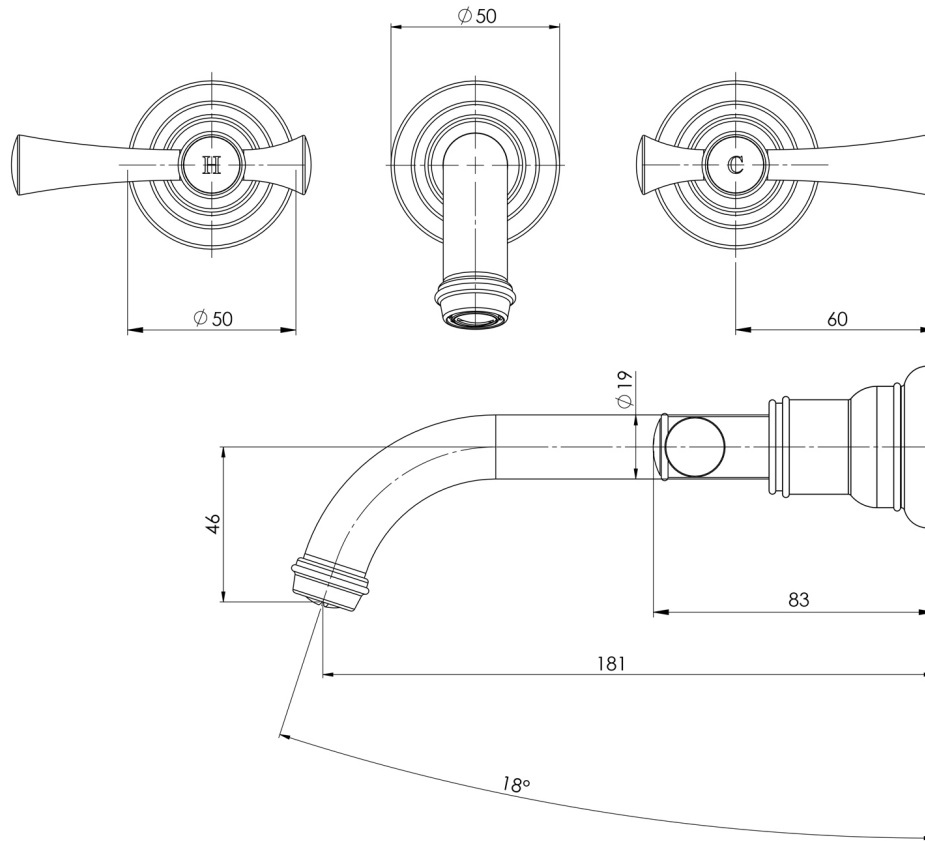

CROMFORD

CROMFORD BASIN / BATH WALL TAP SET

SPECIFICATIONS

AVAILABLE IN

134-1126-00
Chrome

134-1126-40
Brushed Nickel

134-1126-10
Matte Black

134-1126-12
Brushed Gold

Please visit <https://www.phoenixtapware.com.au/warranty> to view the full warranty

While we aim to ensure the specifications shown are correct at time of printing, Phoenix Tapware reserves the right to make modifications without prior notice. Always use the physical product measurements for mark-ups and roughing-in as the line drawing shown may differ from the actual product over time. All measurements are shown in millimetres. Colours may vary from image shown.