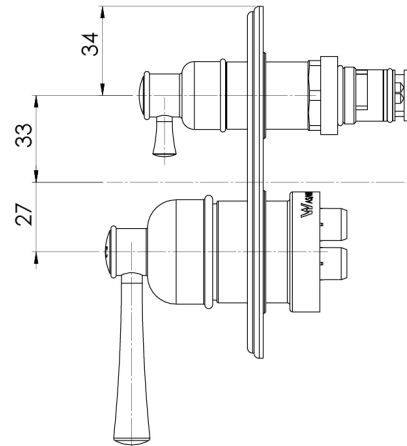

## CROMFORD SWITCHMIX SHOWER / BATH DIVERTER MIXER FIT-OFF KIT

Please visit <https://www.phoenixtapware.com.au/warranty> to view the full warranty

While we aim to ensure the specifications shown are correct at time of printing, Phoenix Tapware reserves the right to make modifications without prior notice. Always use the physical product measurements for mark-ups and roughing-in as the line drawing shown may differ from the actual product over time. All measurements are shown in millimetres. Colours may vary from image shown.