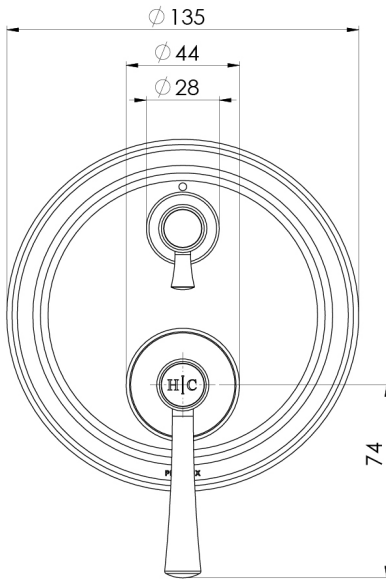

## CROMFORD SWITCHMIX SHOWER / BATH DIVERTER MIXER FIT-OFF KIT

Please visit <https://www.phoenixtapware.com.au/warranty> to view the full warranty

While we aim to ensure the specifications shown are correct at time of printing, Phoenix Tapware reserves the right to make modifications without prior notice. Always use the physical product measurements for mark-ups and roughing-in as the line drawing shown may differ from the actual product over time. All measurements are shown in millimetres. Colours may vary from image shown.