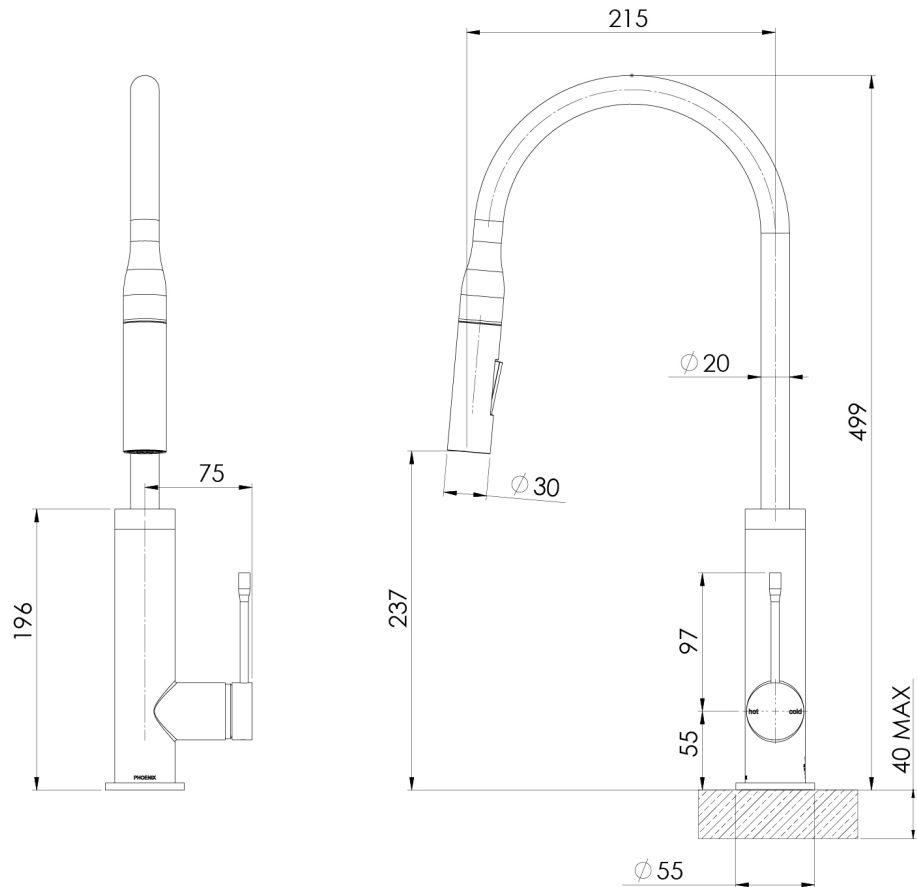

## DEJA PULL OUT SINK MIXER 220MM

## SPECIFICATIONS

Please visit <https://www.phoenixtapware.com.au/warranty> to view the full warranty

While we aim to ensure the specifications shown are correct at time of printing, Phoenix Tapware reserves the right to make modifications without prior notice. Always use the physical product measurements for mark-ups and roughing-in as the line drawing shown may differ from the actual product over time. All measurements are shown in millimetres. Colours may vary from image shown.