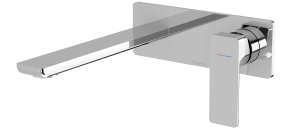

GLOSS MKII

GLOSS MKII SWITCHMIX WALL BASIN / BATH MIXER SET 200MM

SPECIFICATIONS

AVAILABLE IN

135-2810-00
Chrome

135-2810-40
Brushed Nickel

135-2810-31
Brushed Carbon

135-2810-10
Matte Black