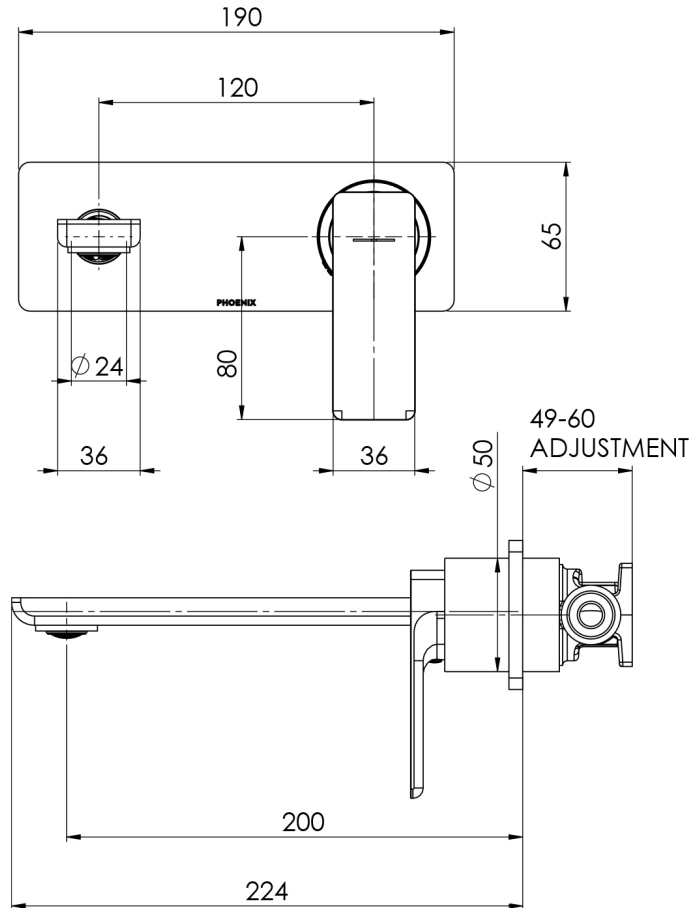

GLOSS MKII

GLOSS MKII SWITCHMIX WALL BASIN / BATH MIXER SET 200MM

SPECIFICATIONS

AVAILABLE IN

135-2810-00
Chrome

135-2810-40
Brushed Nickel

135-2810-31
Brushed Carbon

135-2810-10
Matte Black

Please visit <https://www.phoenixtapware.com.au/warranty> to view the full warranty

While we aim to ensure the specifications shown are correct at time of printing, Phoenix Tapware reserves the right to make modifications without prior notice. Always use the physical product measurements for mark-ups and roughing-in as the line drawing shown may differ from the actual product over time. All measurements are shown in millimetres. Colours may vary from image shown.