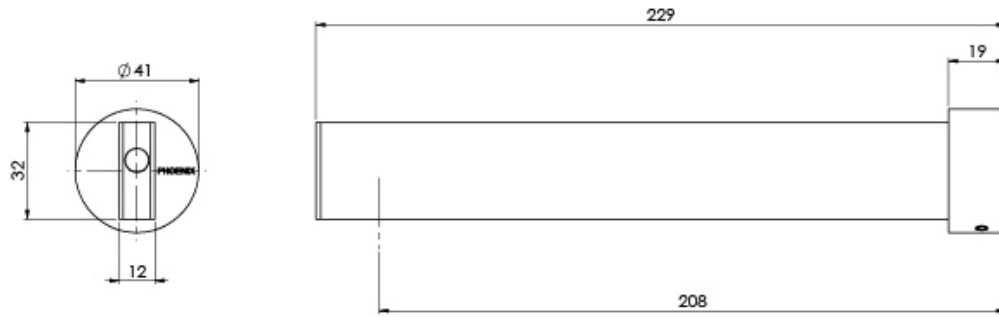

LEXI MKII

LEXI MKII BASIN OUTLET 200MM

SPECIFICATIONS

AVAILABLE IN

123-7610-00
Chrome

123-7610-40
Brushed Nickel

123-7610-10
Matte Black

INFORMATION

Please visit <https://www.phoenixtapware.com.au/warranty> to view the full warranty

While we aim to ensure the specifications shown are correct at time of printing, Phoenix Tapware reserves the right to make modifications without prior notice. Always use the physical product measurements for mark-ups and roughing-in as the line drawing shown may differ from the actual product over time. All measurements are shown in millimetres. Colours may vary from image shown.