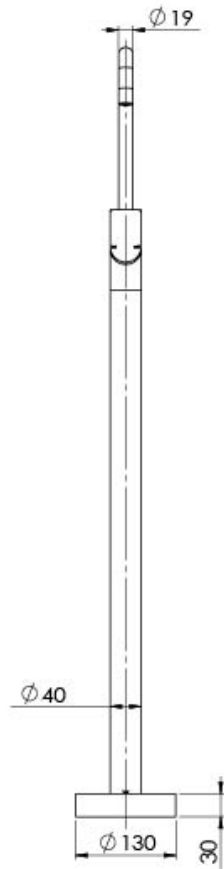

MEKKO

MEKKO FLOOR MOUNTED BATH MIXER

SPECIFICATIONS

AVAILABLE IN

115-7450-30
Gun Metal

INFORMATION

Temperature Rating
1 - 75°C

Pressure Rating
150 - 500kPa

Please visit <https://www.phoenixtapware.com.au/warranty> to view the full warranty

While we aim to ensure the specifications shown are correct at time of printing, Phoenix Tapware reserves the right to make modifications without prior notice. Always use the physical product measurements for mark-ups and roughing-in as the line drawing shown may differ from the actual product over time. All measurements are shown in millimetres. Colours may vary from image shown.