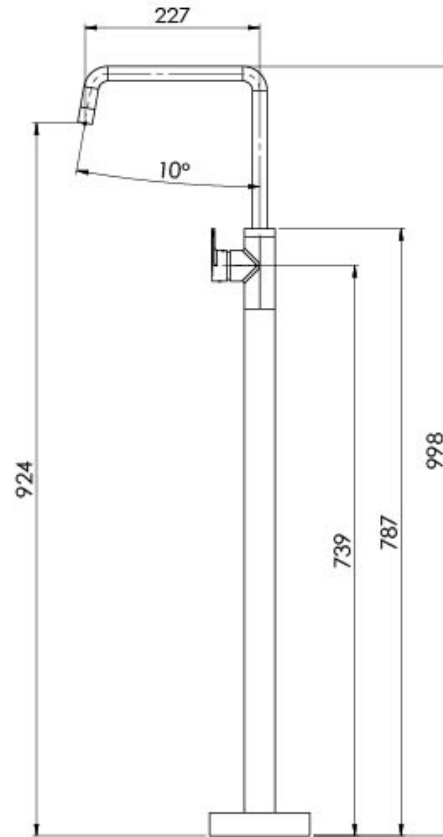

MEKKO

MEKKO FLOOR MOUNTED BATH MIXER

SPECIFICATIONS

AVAILABLE IN

115-7450-30
Gun Metal

INFORMATION

Temperature Rating
1 - 75°C

Pressure Rating
150 - 500kPa

Please visit <https://www.phoenixtapware.com.au/warranty> to view the full warranty

While we aim to ensure the specifications shown are correct at time of printing, Phoenix Tapware reserves the right to make modifications without prior notice. Always use the physical product measurements for mark-ups and roughing-in as the line drawing shown may differ from the actual product over time. All measurements are shown in millimetres. Colours may vary from image shown.