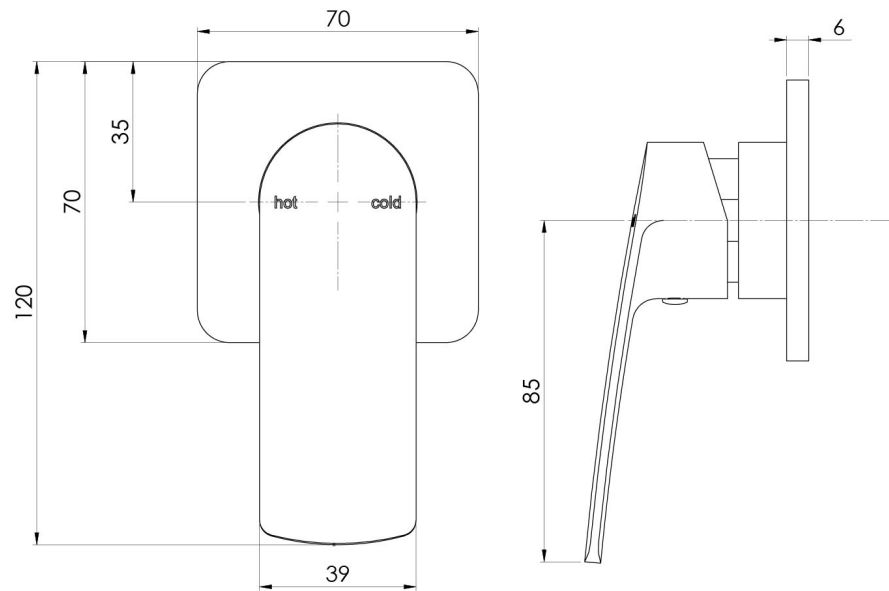

SWITCHMIX

MEKKO SWITCHMIX SHOWER / WALL MIXER FIT-OFF KIT

SPECIFICATIONS

AVAILABLE IN

115-2805-00
Chrome

115-2805-40
Brushed Nickel

115-2805-31
Brushed Carbon

115-2805-10
Matte Black

Please visit <https://www.phoenixtapware.com.au/warranty> to view the full warranty

While we aim to ensure the specifications shown are correct at time of printing, Phoenix Tapware reserves the right to make modifications without prior notice. Always use the physical product measurements for mark-ups and roughing-in as the line drawing shown may differ from the actual product over time. All measurements are shown in millimetres. Colours may vary from image shown.