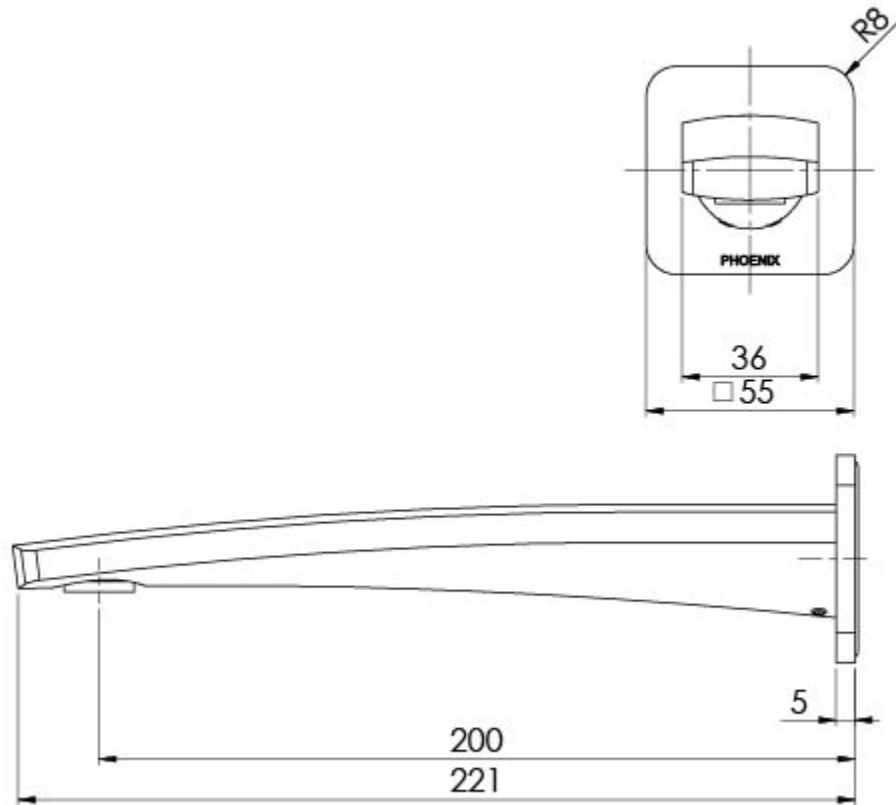

MEKKO

MEKKO WALL BASIN OUTLET 200MM

SPECIFICATIONS

AVAILABLE IN

115-7610-30
Gun Metal

INFORMATION

Temperature Rating
1 - 75°C

Pressure Rating
150 - 500kPa

Please visit <https://www.phoenixtapware.com.au/warranty> to view the full warranty

While we aim to ensure the specifications shown are correct at time of printing, Phoenix Tapware reserves the right to make modifications without prior notice. Always use the physical product measurements for mark-ups and roughing-in as the line drawing shown may differ from the actual product over time. All measurements are shown in millimetres. Colours may vary from image shown.