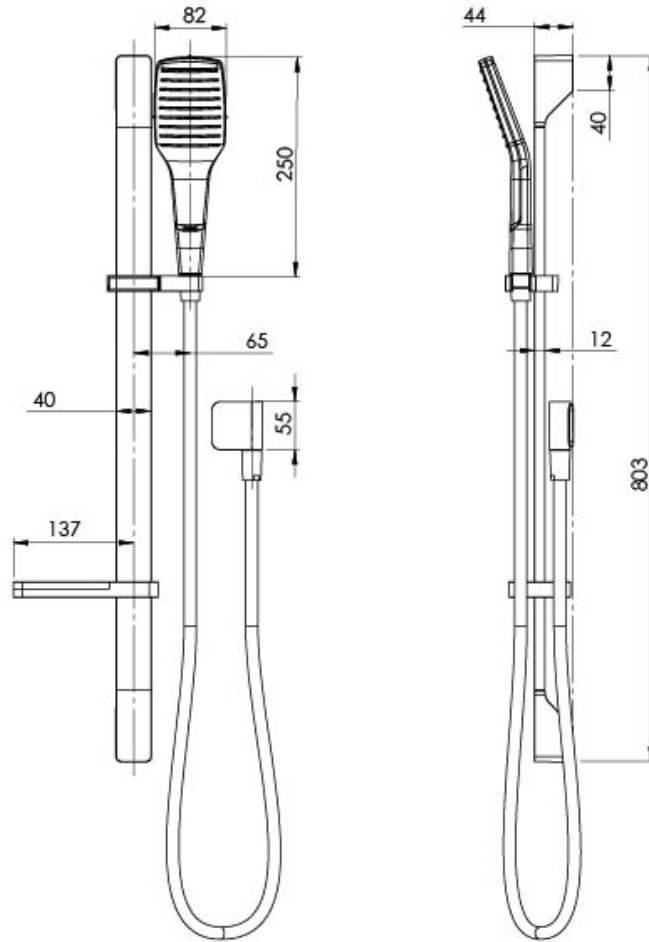

NX CAPE

NX CAPE RAIL SHOWER

SPECIFICATIONS

AVAILABLE IN

605-6810-00
Chrome

605-6810-60
Chrome / Matte Black

INFORMATION

Temperature Rating
1 - 75°C

Please visit <https://www.phoenixtapware.com.au/warranty> to view the full warranty

While we aim to ensure the specifications shown are correct at time of printing, Phoenix Tapware reserves the right to make modifications without prior notice. Always use the physical product measurements for mark-ups and roughing-in as the line drawing shown may differ from the actual product over time. All measurements are shown in millimetres. Colours may vary from image shown.