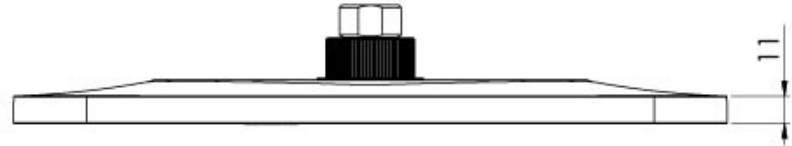

NX ORLI

NX ORLI SHOWER ROSE

SPECIFICATIONS

AVAILABLE IN

607-5000-00
Chrome

607-5000-10
Matte Black

INFORMATION

Temperature Rating
1 - 75°C