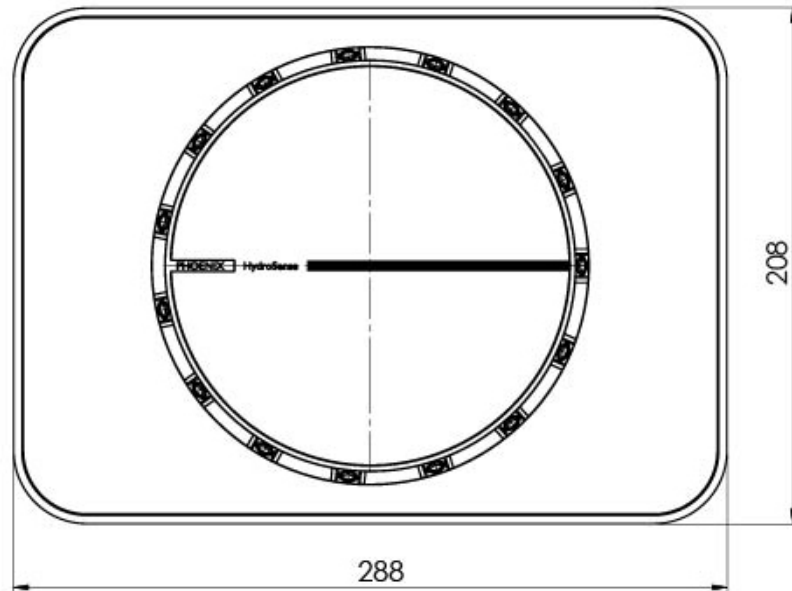

NX ORLI

NX ORLI SHOWER ROSE

SPECIFICATIONS

AVAILABLE IN

607-5000-00
Chrome

607-5000-10
Matte Black

INFORMATION

Temperature Rating
1 - 75°C