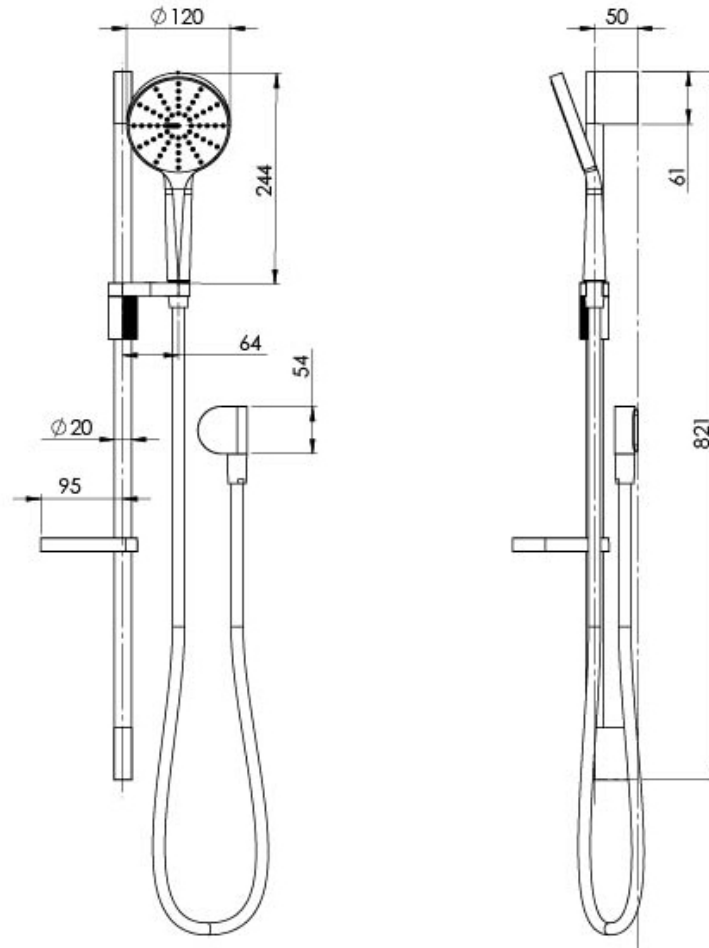

## NX VIVE RAIL SHOWER

## SPECIFICATIONS