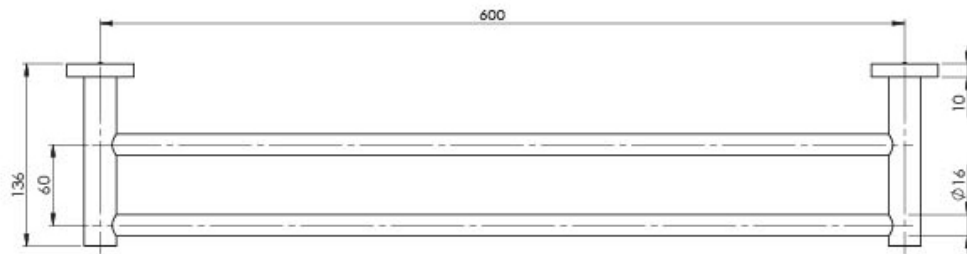

RADII

RADII DOUBLE TOWEL RAIL 600MM SQUARE PLATE

SPECIFICATIONS

AVAILABLE IN

RS813 GM
Gun Metal

INFORMATION

MAINTENANCE AND CARE:

- All surfaces should be cleaned with mild liquid detergent or soap and water.
- Do not use cream cleaners or citrus based cleaning products, as they are abrasive.
- Use of unsuitable cleaning agents may damage the surface.
- Any damage caused in this way will not be covered by warranty.

Please visit <https://www.phoenixtapware.com.au/warranty> to view the full warranty

While we aim to ensure the specifications shown are correct at time of printing, Phoenix Tapware reserves the right to make modifications without prior notice. Always use the physical product measurements for mark-ups and roughing-in as the line drawing shown may differ from the actual product over time. All measurements are shown in millimetres. Colours may vary from image shown.