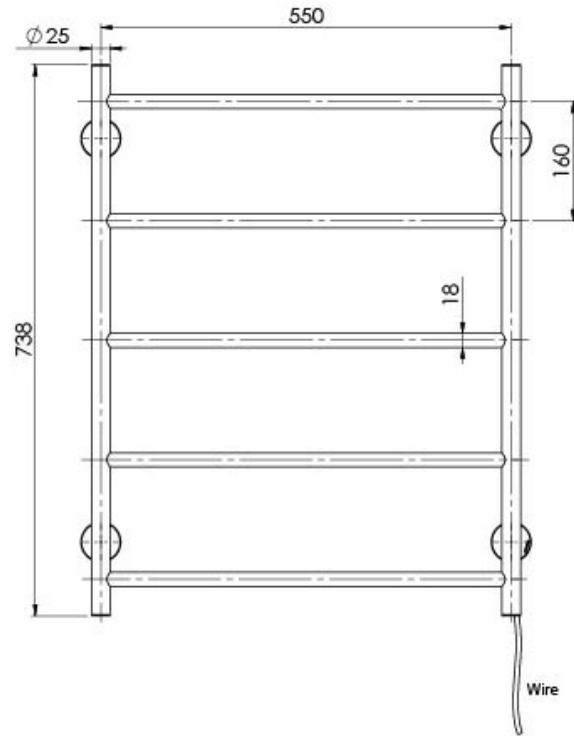

RADII

RADII HEATED TOWEL LADDER 550 X 740MM ROUND PLATE

SPECIFICATIONS

AVAILABLE IN

RA8750 CHR
Chrome

RA8750 BN
Brushed Nickel

RA8750-31
Brushed Carbon

RA8750 MB
Matte Black

Electricity Input: 240V, 50Hz | Power Rating: 35W | IP Rating: IPX4 | Connection position: Bottom right |
Connection type: Plug-in or Hardwire

Please visit <https://www.phoenixtapware.com.au/warranty> to view the full warranty

While we aim to ensure the specifications shown are correct at time of printing, Phoenix Tapware reserves the right to make modifications without prior notice. Always use the physical product measurements for mark-ups and roughing-in as the line drawing shown may differ from the actual product over time. All measurements are shown in millimetres. Colours may vary from image shown.