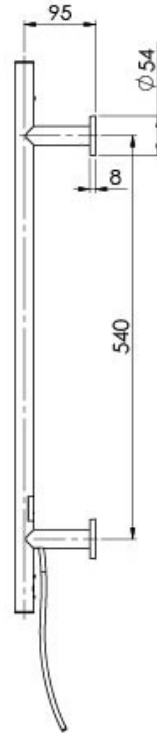

RADII

RADII HEATED TOWEL LADDER 550 X 740MM ROUND PLATE

SPECIFICATIONS

AVAILABLE IN

RA8750 CHR
Chrome

RA8750 BN
Brushed Nickel

RA8750-31
Brushed Carbon

RA8750 MB
Matte Black

Electricity Input: 240V, 50Hz | Power Rating: 35W | IP Rating: IPX4 | Connection position: Bottom right |
Connection type: Plug-in or Hardwire

Please visit <https://www.phoenixtapware.com.au/warranty> to view the full warranty

While we aim to ensure the specifications shown are correct at time of printing, Phoenix Tapware reserves the right to make modifications without prior notice. Always use the physical product measurements for mark-ups and roughing-in as the line drawing shown may differ from the actual product over time. All measurements are shown in millimetres. Colours may vary from image shown.