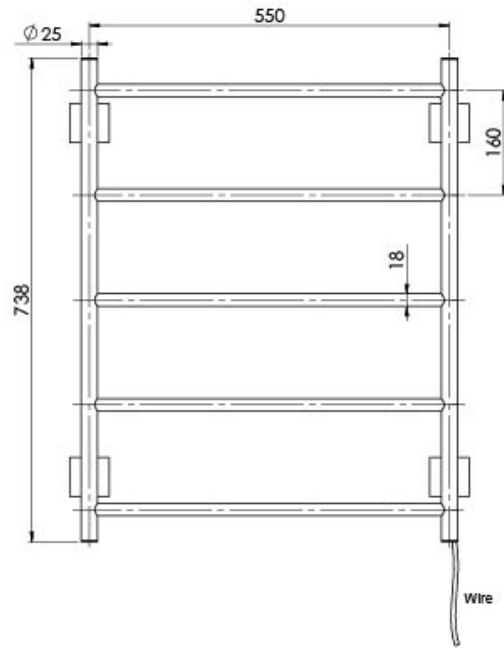

## RADII HEATED TOWEL LADDER 550 X 740MM SQUARE PLATE

While we aim to ensure the specifications shown are correct at time of printing, Phoenix Tapware reserves the right to make modifications without prior notice. Always use the physical product measurements for mark-ups and roughing-in as the line drawing shown may differ from the actual product over time. All measurements are shown in millimetres. Colours may vary from image shown.