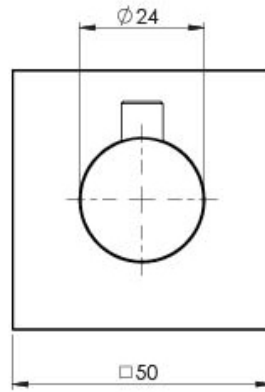

RADII

RADII ROBE HOOK SQUARE PLATE

SPECIFICATIONS

AVAILABLE IN

RS897 CHR
Chrome

RS897 BN
Brushed Nickel

RS897-31
Brushed Carbon

RS897 MB
Matte Black

INFORMATION

MAINTENANCE AND CARE:

- All surfaces should be cleaned with mild liquid detergent or soap and water.
- Do not use cream cleaners or citrus based cleaning products, as they are abrasive.
- Use of unsuitable cleaning agents may damage the surface.
- Any damage caused in this way will not be covered by warranty.

Please visit <https://www.phoenixtapware.com.au/warranty> to view the full warranty