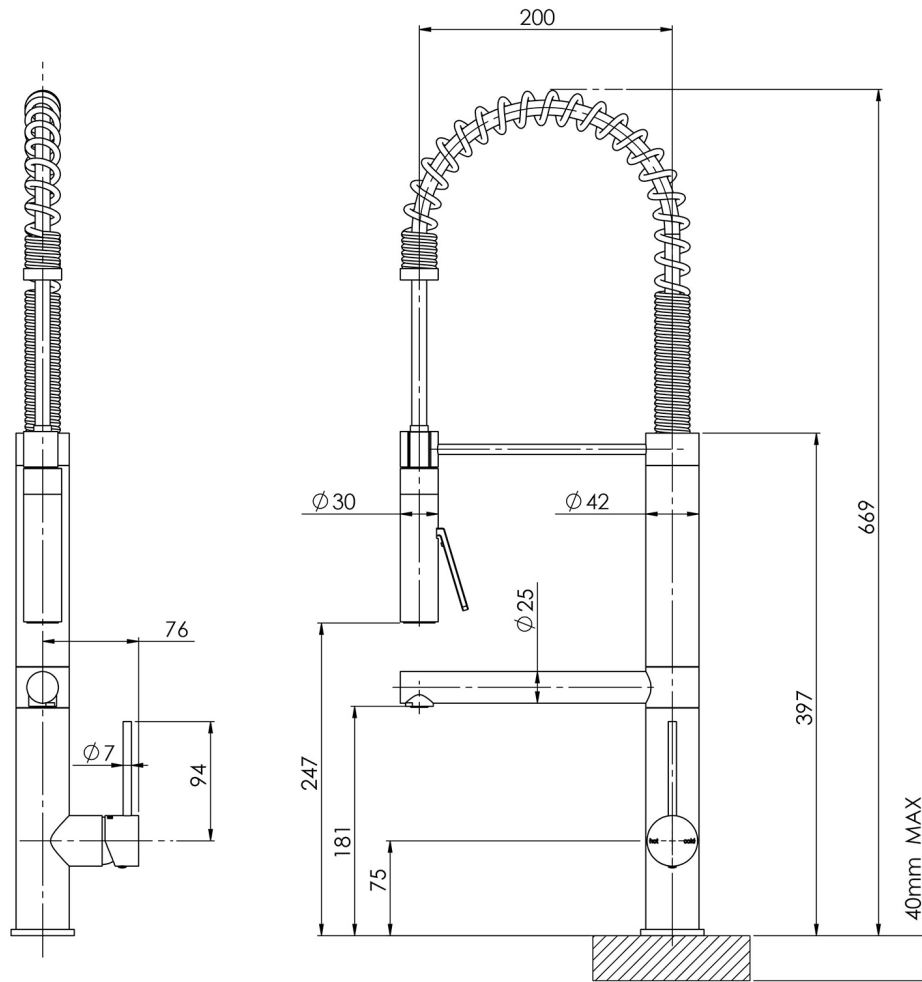

## SPECIFICATIONS

Please visit <https://www.phoenixtapware.com.au/warranty> to view the full warranty

While we aim to ensure the specifications shown are correct at time of printing, Phoenix Tapware reserves the right to make modifications without prior notice. Always use the physical product measurements for mark-ups and roughing-in as the line drawing shown may differ from the actual product over time. All measurements are shown in millimetres. Colours may vary from image shown.